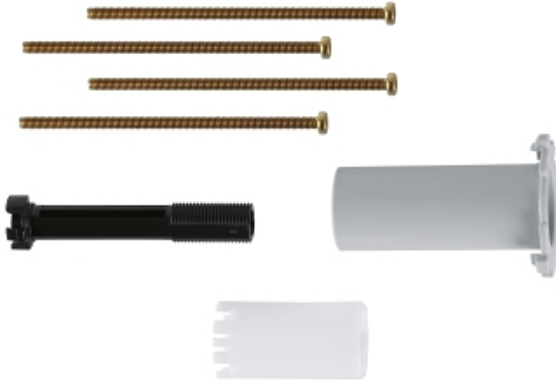

# Universal Extension Set

MODEL # 14048000

*Pure Freude an Wasser*

GROHE America, Inc | 200 North Gary Avenue, Suite G, Roselle, IL 60172  
Phone: +1 (800) 444-7643 | Fax: +1 (800) 225-2778 | us-customerservice@grohe.com

**Product Description:**  
Universal Extension Set

**Standard Specification:**

- 1" extension
- Fits Grohtherm SmartControl and trims for final installation in combination with GROHE Rapido SmartBox

**Color:**

- 14048000 StarLight Chrome