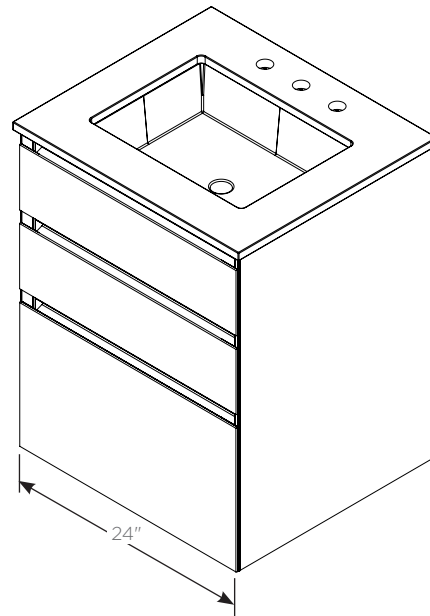

Features

- Silestone Quartz surface
- Includes Robern ceramic lavatory and proprietary Robern mounting brackets
- Includes installation hardware and silicone
- Handleless ergonomic continuous drawers
- Includes 5 glass organizing bins
- Top drawer has Tip-out front storage
- Includes 2 fully adjustable glass drawer dividers for bottom drawer
- 8" Widespread faucet holes

Dimensions

- Width:** 25" (635 mm)
- Depth:** 22" (559 mm)
- Overall Height:** 30-3/4" (781 mm)
- Top Thickness:** 3/4" (2 cm)
- Top Overhang (side):** 7/16" (11 mm)
- Top Overhang (front):** 1/4" (6.3 mm)

Construction

- All aluminum and glass construction - designed for disassembly and recycle, aluminum structural frame and drawer sides, glass drawer fronts, and safety backed glass drawer bottom
- Heavy duty, full extension, soft close drawers slides
- Glass fronts and side kits are replaceable
- Industrial grade installation hardware

- Other widths available - 30" (765 mm) / 36" (918 mm)
- Integrated LED night light (L) - Light bar built into top frame provides drawer illumination

Model Number Key

24 1194 00 T B 0003

Width	24 = 24" (613 mm) vanity
Top Color	1194 = Tinted Gray Mirror decorative glass with Lyra Top 2191 = White decorative glass with Stone Gray Top 2792 = Matte Gray decorative glass with White Storm Top
Night light	T = Top vanity night light N = No night light
Number of Drawers	00003 = 3 drawers