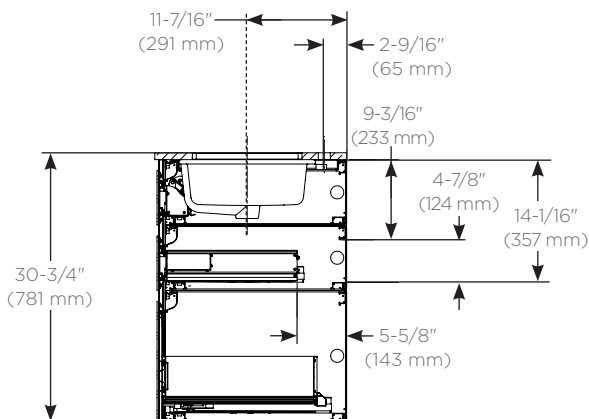

Dimensions

- Width:** 25" (635 mm)
- Depth:** 22" (559 mm)
- Overall Height:** 30-3/4" (781 mm)
- Top Thickness:** 3/4" (2 cm)
- Top Overhang (side):** 7/16" (11 mm)
- Top Overhang (front):** 1/4" (6.3 mm)

- Other widths available - 30" (765 mm) / 36" (918 mm)
- Integrated LED night light (L) - Light bar built into top frame provides drawer illumination

Model Number Key

24 1194 00 T B 0003

Width	24 = 24" (613 mm) vanity
Top Color	1194 = Tinted Gray Mirror decorative glass with Lyra Top 2191 = White decorative glass with Stone Gray Top 2792 = Matte Gray decorative glass with White Storm Top
Night light	T = Top vanity night light N = No night light
Number of Drawers	00003 = 3 drawers

Optional Accessories

- Insert Full Drawer (VADRAWER24X)
- In drawer electrical outlets (VAELECTRIC21)
- Assorted glass bins:
 - Divided storage (GLASSBIN6.38)
 - Small (GLASSBIN3.25)
 - Medium (GLASSBIN5.25)
 - Large (GLASSBIN8.5)
- Accessory night light (CLEDS24)
- Hair Styling Organizer (VAHAIRORG)

Top View of Sink and Top

Top view for plumbing

Side view for plumbing

Front view

Installation Notes

Install this product according to the installation guide 209-1276.

- Special site preparation is required. Wall bracing and Robern supplied hardware are recommended.
- The plumbing must be roughed into the plumbing cutout area of the vanity. Refer to the sink rough-in and the vanity rough-in for proper placement. The water supply and drain lines must be installed before installing the vanity.