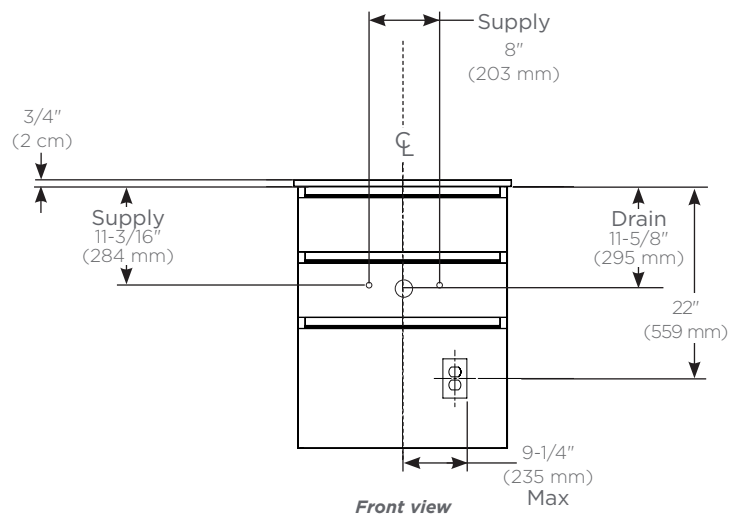

Dimensions

- Width:** 25" (635 mm)
- Depth:** 22" (559 mm)
- Overall Height:** 30-3/4" (781 mm)
- Top Thickness:** 3/4" (2 cm)
- Top Overhang (side):** 7/16" (11 mm)
- Top Overhang (front):** 1/4" (6.3 mm)

- Other widths available - 30" (765 mm) / 36" (918 mm)
- Integrated LED night light (L) - Light bar built into top frame provides drawer illumination

Model Number Key

24 1194 00 T B 0003

Width	24 = 24" (613 mm) vanity
Top Color	1194 = Tinted Gray Mirror decorative glass with Lyra Top 2191 = White decorative glass with Stone Gray Top 2792 = Matte Gray decorative glass with White Storm Top
Night light	T = Top vanity night light N = No night light
Number of Drawers	00003 = 3 drawers

Optional Accessories

- Insert Full Drawer (VADRAWER24X)
- In drawer electrical outlets (VAELECTRIC21)
- Assorted glass bins:
 - Divided storage (GLASSBIN6.38)
 - Small (GLASSBIN3.25)
 - Medium (GLASSBIN5.25)
 - Large (GLASSBIN8.5)
- Accessory night light (CLEDS24)
- Hair Styling Organizer (VAHAIRORG)

Top View of Sink and Top

Top view for plumbing

Side view for plumbing

Front view

Installation Notes

Install this product according to the installation guide 209-1276.

- Special site preparation is required. Wall bracing and Robern supplied hardware are recommended.
- The plumbing must be roughed into the plumbing cutout area of the vanity. Refer to the sink rough-in and the vanity rough-in for proper placement. The water supply and drain lines must be installed before installing the vanity.