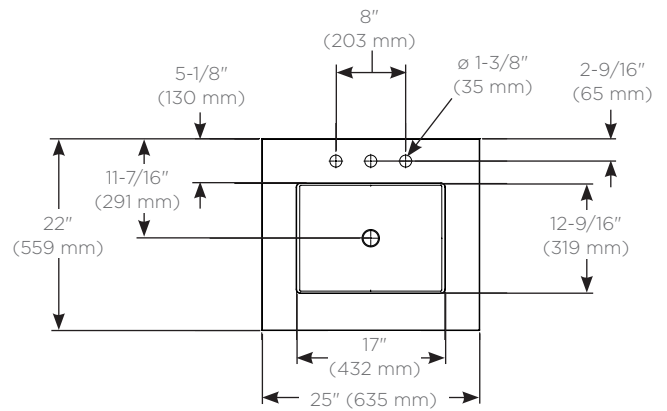

Dimensions

- Width:** 25" (635 mm)
- Depth:** 22" (559 mm)
- Overall Height:** 30-3/4" (781 mm)
- Top Thickness:** 3/4" (2 cm)
- Top Overhang (side):** 7/16" (11 mm)
- Top Overhang (front):** 1/4" (6.3 mm)

- Other widths available - 30" (765 mm) / 36" (918 mm)
- Integrated LED night light (L) - Light bar built into top frame provides drawer illumination

Model Number Key

24 1194 00 T B 0003

Width	24 = 24" (613 mm) vanity
Top Color	1194 = Tinted Gray Mirror decorative glass with Lyra Top 2191 = White decorative glass with Stone Gray Top 2792 = Matte Gray decorative glass with White Storm Top
Night light	T = Top vanity night light N = No night light
Number of Drawers	00003 = 3 drawers

Top View of Sink and Top

Top view for plumbing

Side view for plumbing

Front view

Installation Notes

Install this product according to the installation guide 209-1276.

- Special site preparation is required. Wall bracing and Robern supplied hardware are recommended.
- The plumbing must be roughed into the plumbing cutout area of the vanity. Refer to the sink rough-in and the vanity rough-in for proper placement. The water supply and drain lines must be installed before installing the vanity.