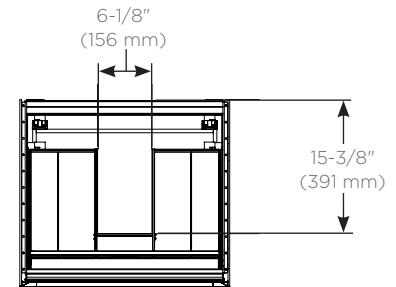

Top view for plumbing