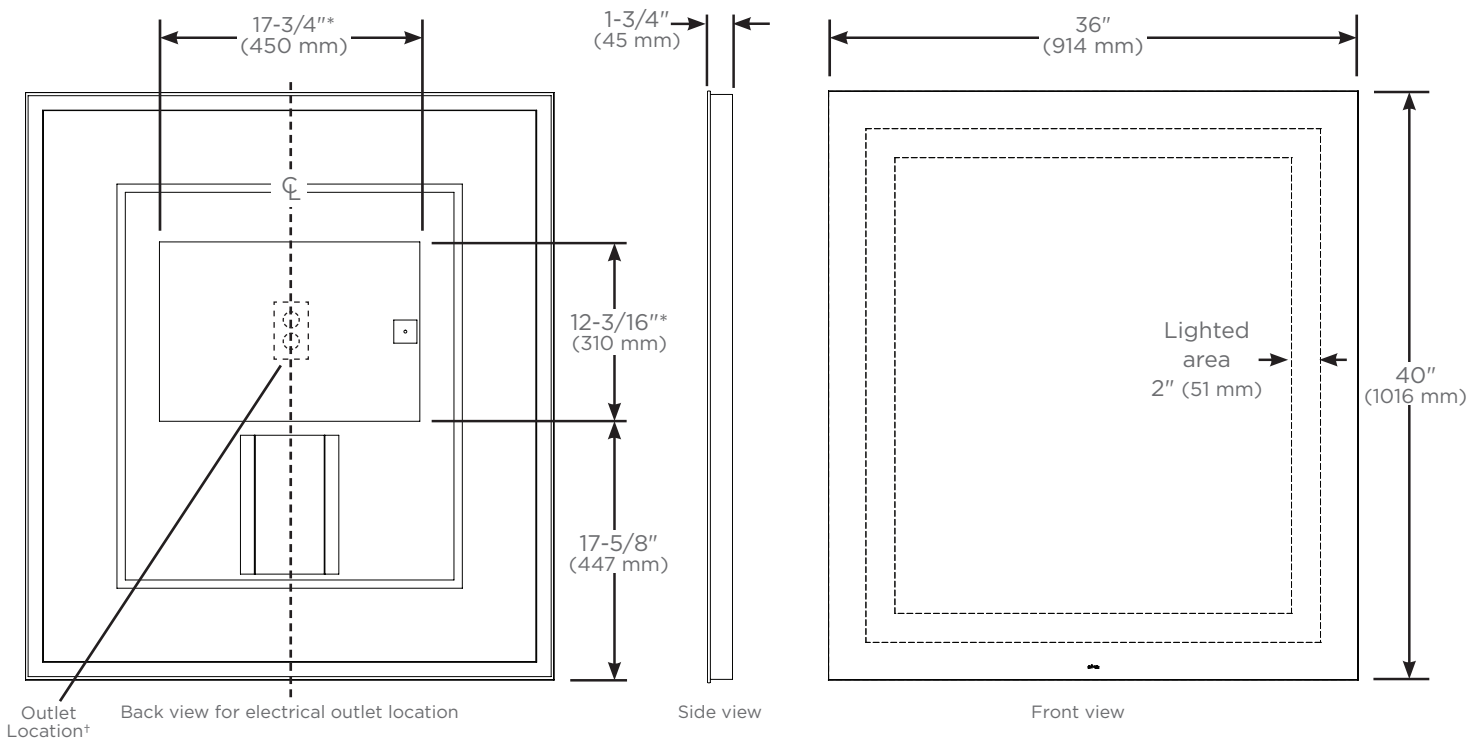

Electrical System

- 120 Vac 60Hz (TBD) recessed wall outlet as shown in drawing

* Defogger Size

† See instructions for wiring and location