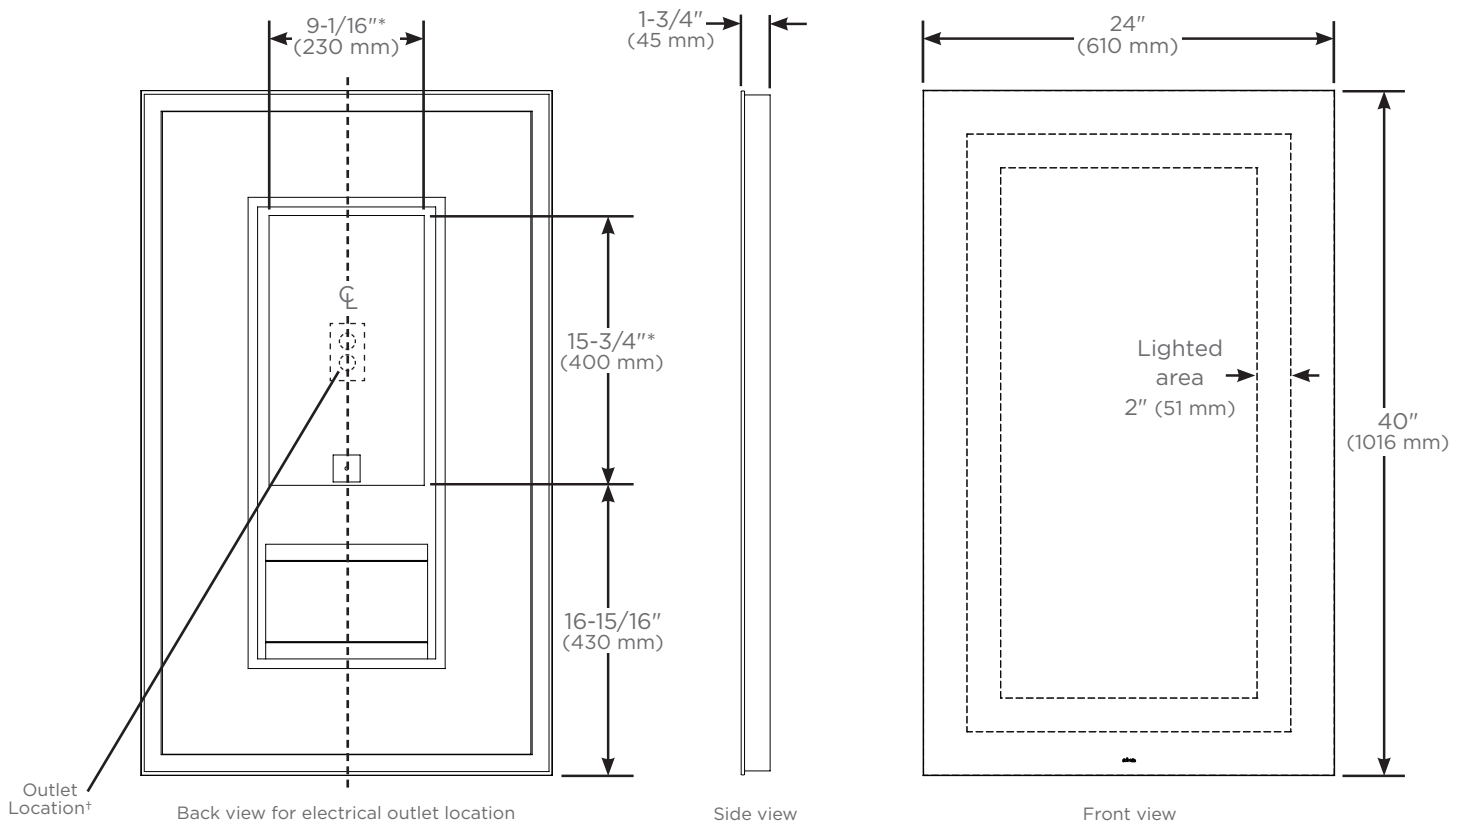

Electrical System

- 120 Vac 60Hz (TBD) recessed wall outlet as shown in drawing

* Defogger Size

† See instructions for wiring and location