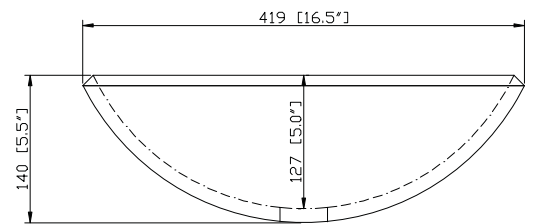

Avanity

GVE420CS

Features

- Tempered glass
- Metallic paint at back
- Round shape

Colors / Finishes

Gold / Copper

Nominal Dimension

- 16.5W x 16.5D x 5.7H inches
- 420 x 420 x 145 mm

Components

Drain	GV-DRAIN-CP	GV-DRAIN-BN	
Vanity	HEMET-VS25-DW	LEGACY-V40-BU	MILANO-V30-BK
	NAPA-V24-DC	PRADO-V22-DW	

Product Diagrams

Top

Front