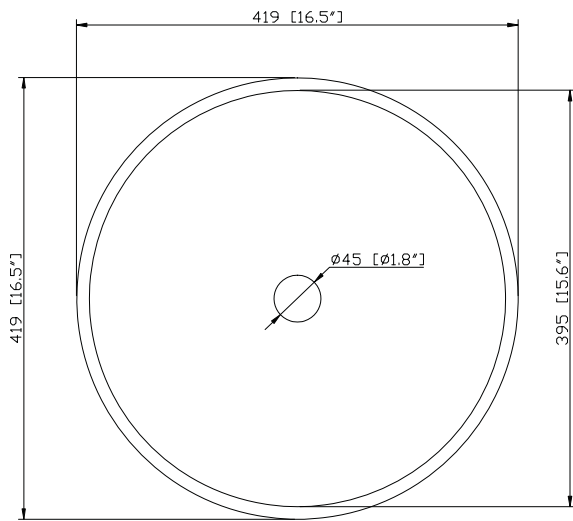

Product Diagrams

Top