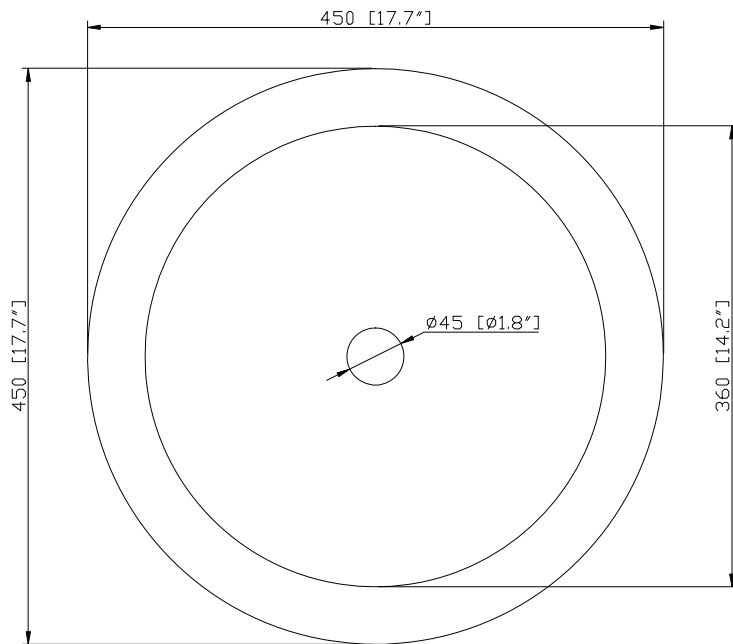

Avanity

GVE450RD

Features

- Tempered glass
- Multiple polished layered glass
- Vessel application
- 1.8 in. drain opening
- No overflow outlet
- No mounting ring required

Colors / Finishes

Clear

Nominal Dimension

- 17.7W x 17.7D x 4.9H inches
- 450 x 450 x 125 mm

Components

Drain	GV-DRAIN-CP	GV-DRAIN-BN
Vanity	PRADO-V22-DW	

Product Diagrams

Top

Front