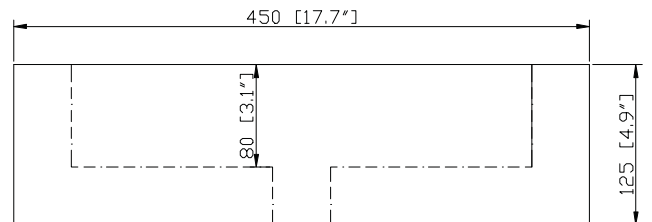

Avanity

GVE450RD

Features

- Tempered glass
- Multiple polished layered glass
- Vessel application
- 1.8 in. drain opening
- No overflow outlet
- No mounting ring required

Colors / Finishes

Clear

Nominal Dimension

- 17.7W x 17.7D x 4.9H inches
- 450 x 450 x 125 mm

Components

Drain	GV-DRAIN-CP	GV-DRAIN-BN
Vanity	PRADO-V22-DW	

Product Diagrams

Top

Front