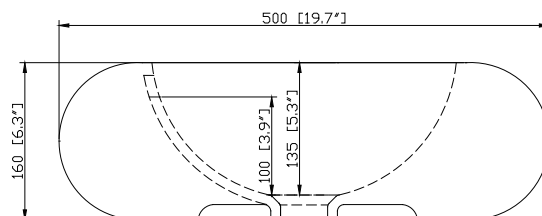

Avanity

CVE500RD

Features

- Vitreous China
- Vessel application
- 1.8 in. drain opening
- Overflow outlet

Colors / Finishes

- White

Nominal Dimension

- 19.7W x 19.7D x 6.3H inches
- 500 x 500 x 160 mm

Components

Drain	VC-DRAIN-BN	VC-DRAIN-CP

Product Diagrams

Top

Front