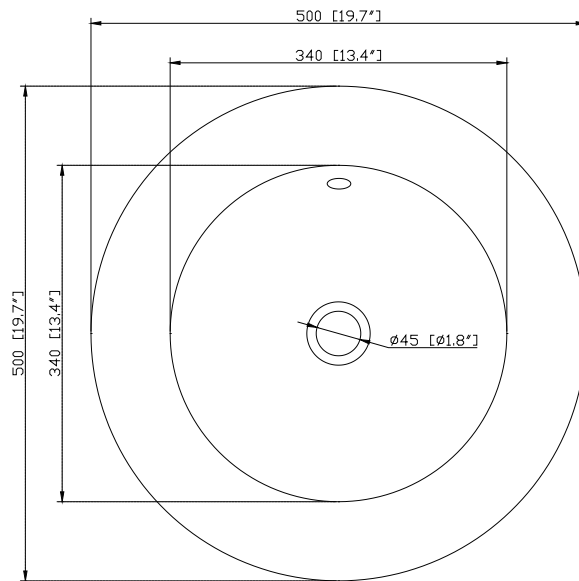

Avanity

CVE500RD

Features

- Vitreous China
- Vessel application
- 1.8 in. drain opening
- Overflow outlet

Colors / Finishes

- White

Nominal Dimension

- 19.7W x 19.7D x 6.3H inches
- 500 x 500 x 160 mm

Components

Drain	VC-DRAIN-BN	VC-DRAIN-CP

Product Diagrams

Top

Front