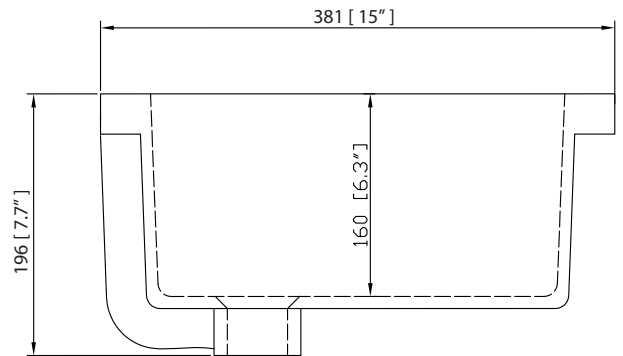

Avanity

CUM22WT-R

Features

- Vitreous China
- Undermount application
- 1.8 in. drain opening
- Overflow outlet

Colors / Finishes

- White

Components

Drain	VC-DRAIN-CP	VC-DRAIN-BN
-------	-------------	-------------

Nominal Dimension

- 22.4W x 15D x 7.7H inches
- 570 x 381 x 196mm

Product Diagrams

Top

Front

Side