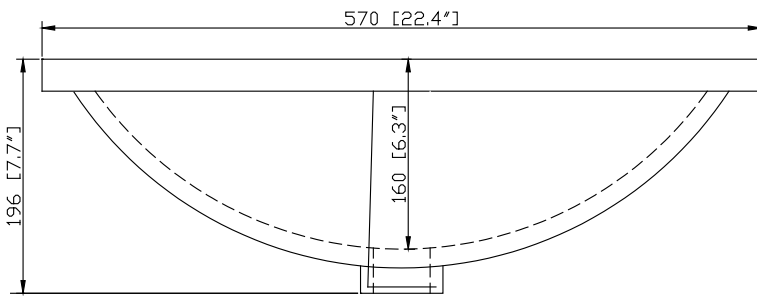

Nominal Dimension

- 22.4W x 15D x 7.7H inches
- 570 x 381 x 196mm

Product Diagrams

Top

Front

Side