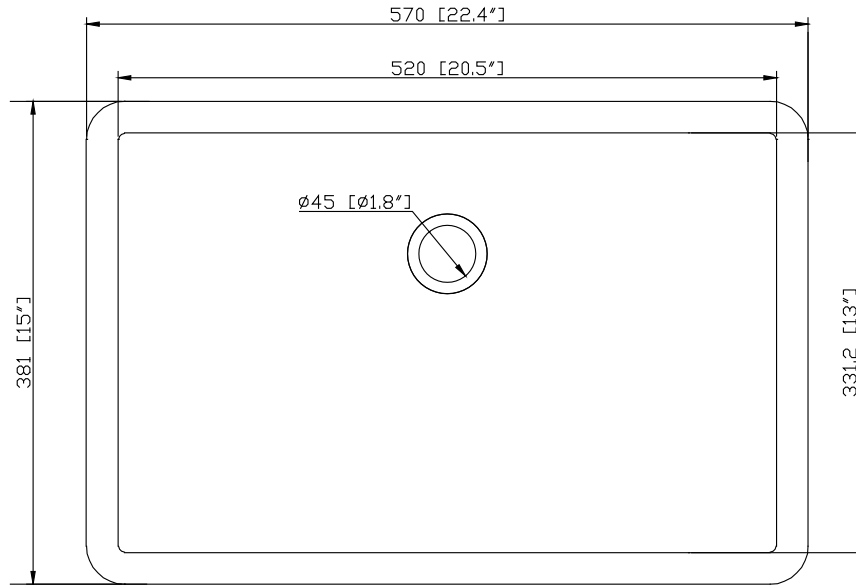

Avanity

CUM22WT-R

Features

- Vitreous China
- Undermount application
- 1.8 in. drain opening
- Overflow outlet

Colors / Finishes

- White

Components

Drain	VC-DRAIN-CP	VC-DRAIN-BN
-------	-------------	-------------

Nominal Dimension

- 22.4W x 15D x 7.7H inches
- 570 x 381 x 196mm

Product Diagrams

Top

Front

Side