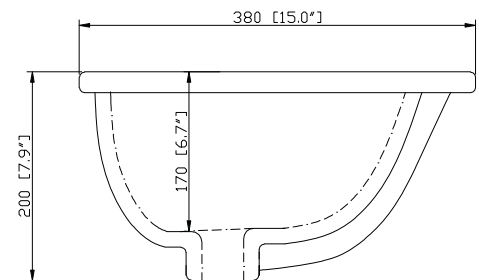

Avanity

CUM18LN / CUM18WT

Features

- Vitreous China
- Undermount application

Colors / Finishes

- WT - White
- LN - Linen

Nominal Dimension

- 18.1W x 15D x 7.9H inches
- 460 x 380 x 200 mm

Components

Drain	VC-DRAIN-CP	VC-DRAIN-BN					
Vanity Top	SUT25BK	SUT25CW	SUT25GB	SUT31BK	SUT31CW	SUT31GB	SUT37BK
	SUT37GB	SUT49BK	SUT49CW	SUT49GB	SUT37CW	SUT61BK	SUT61CW
	SUT61GB	SUT73BK	SUT73CW	SUT73GB			

Product Diagrams

Side