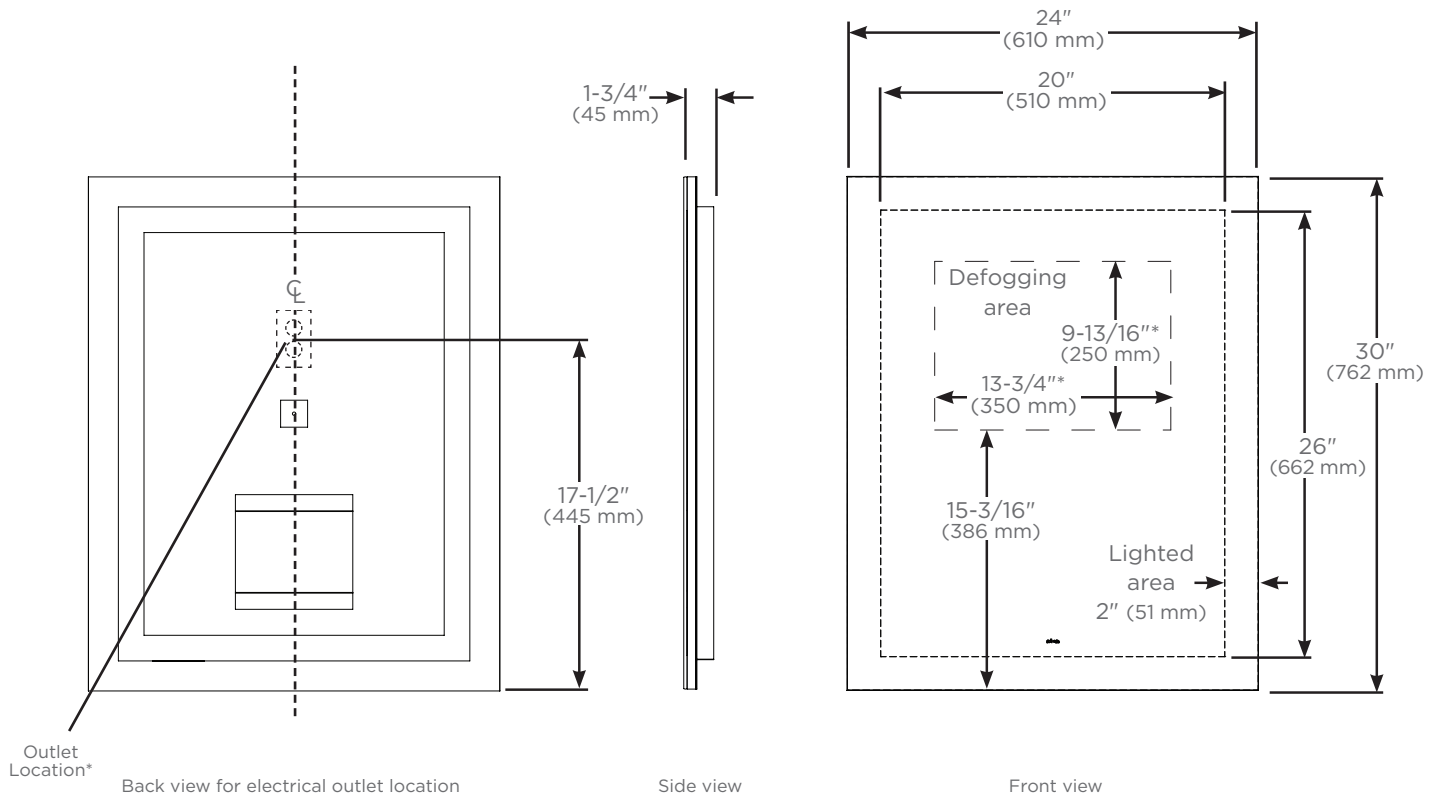

Vitality Mirror is UL certified to:

- UL 962
- CSA-C22.2, No. 12-82

Dimensions

Height: 30" (762 mm)
 Width: 24" (610 mm)
 Depth: 1-3/4" (45 mm)
 Net Weight: 23 - 39 lbs

Electrical System

- 120 Vac 60Hz wall outlet location as shown in drawing

Model Number Key

Vitality	Mirror	Width	Height	Shape	Light Pattern	Edge Type	Defogger	Color Temp	Options
Y	M	24	30	R = Rectangle	P = Perimeter	FP = Flat, Polished	D = Defogger	3 = 3000K	K = Title 24 Compliant Model

Outlet Location*

Back view for electrical outlet location

Side view

Front view

* See instructions 209-1277 for wiring and location

For additional information regarding Title 24 contact customerservice@robern.com