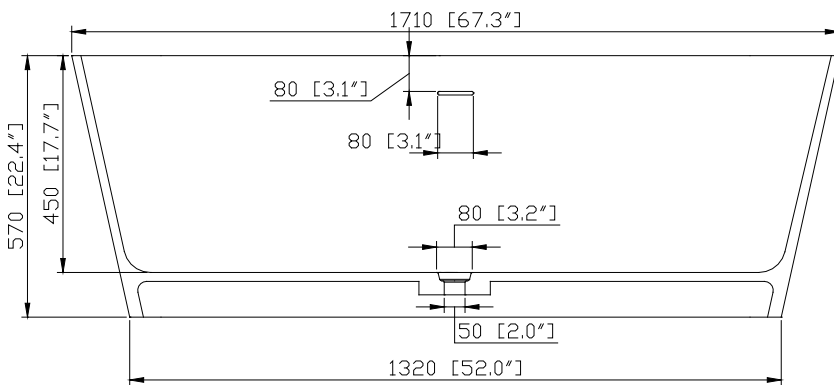

Avanity

VBT1521-MT

Features

- Pure acrylic solid surface
- Freestanding
- Center Drain
- Variable faucet mount
- Poreless and easy to clean
- Pop-up drain included
- cUPC certified

Colors / Finishes

Matte White

Nominal Dimension

- 67.3W x 31.9D x 22.4H inches
- 1710 x 810 x 570 mm

Product Diagrams

Top

Front

Side