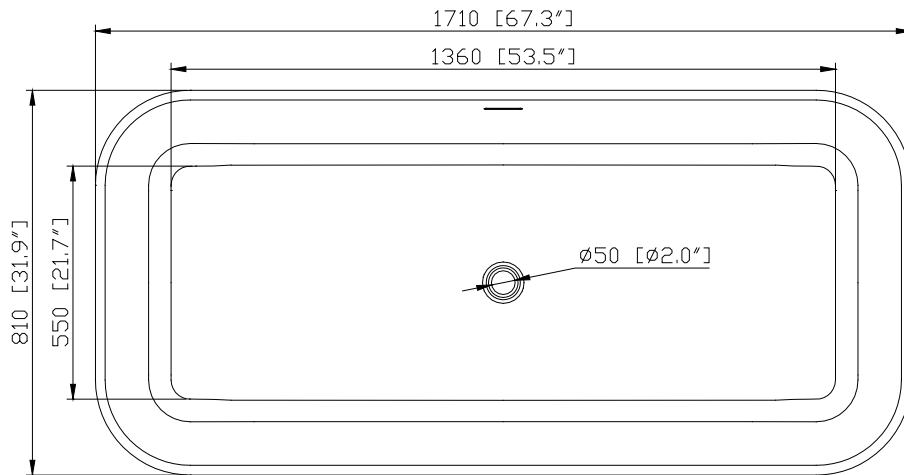

Avanity

VBT1521-MT

Features

- Pure acrylic solid surface
- Freestanding
- Center Drain
- Variable faucet mount
- Poreless and easy to clean
- Pop-up drain included
- cUPC certified

Colors / Finishes

Matte White

Nominal Dimension

- 67.3W x 31.9D x 22.4H inches
- 1710 x 810 x 570 mm

Product Diagrams

Top

Front

Side