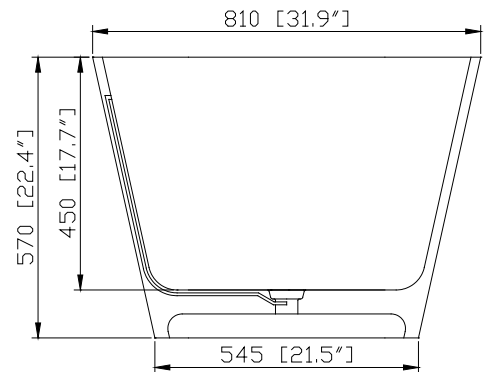

Nominal Dimension

- 67.3W x 31.9D x 22.4H inches
- 1710 x 810 x 570 mm

Product Diagrams

Top

Front

Side