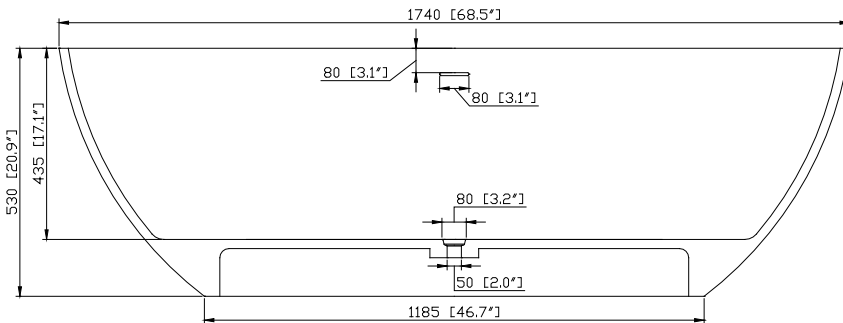

Avanity

VBT1510-MT

Features

- Pure acrylic solid surface
- Freestanding
- Center Drain
- Variable faucet mount
- Poreless and easy to clean
- Pop-up drain included
- cUPC certified

Colors / Finishes

Matte White

Nominal Dimension

- 68.5W x 31.5D x 20.9H inches
- 1740 x 800 x 530 mm

Product Diagrams

Top

Front