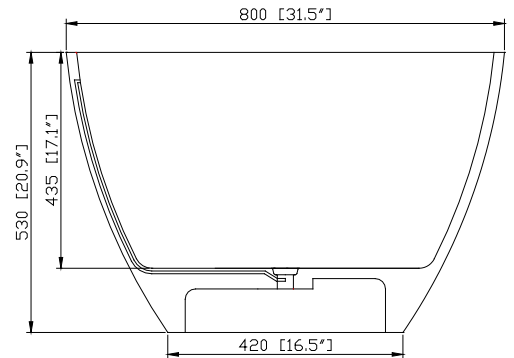

### Nominal Dimension

- 68.5W x 31.5D x 20.9H inches
- 1740 x 800 x 530 mm

### Product Diagrams

Top

Front

Side