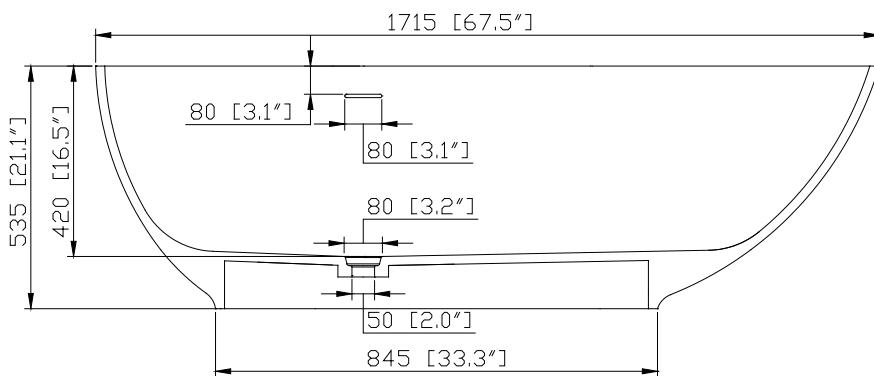

Nominal Dimension

- 67.3W x 31.9D x 22.4H inches
- 1710 x 810 x 570 mm

Product Diagrams

Top

Front

Side