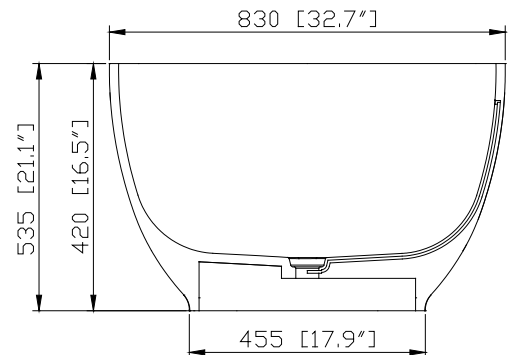

Nominal Dimension

- 67.3W x 31.9D x 22.4H inches
- 1710 x 810 x 570 mm

Product Diagrams

Top

Front

Side