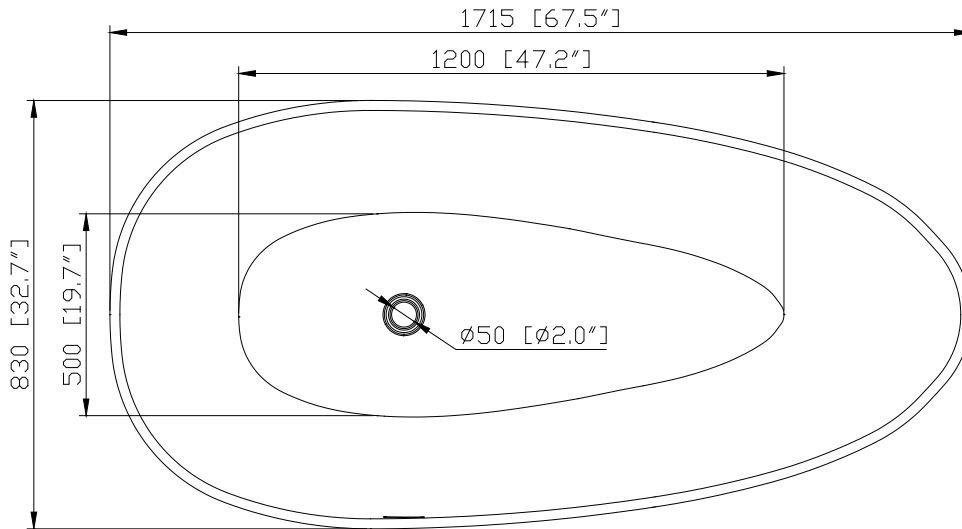

Avanity

VBT1503-MT

Features

- Pure acrylic solid surface
- Freestanding
- Center Drain
- Variable faucet mount
- Poreless and easy to clean
- Pop-up drain included
- cUPC certified

Colors / Finishes

Matte White

Nominal Dimension

- 67.3W x 31.9D x 22.4H inches
- 1710 x 810 x 570 mm

Product Diagrams

Top

Front

Side