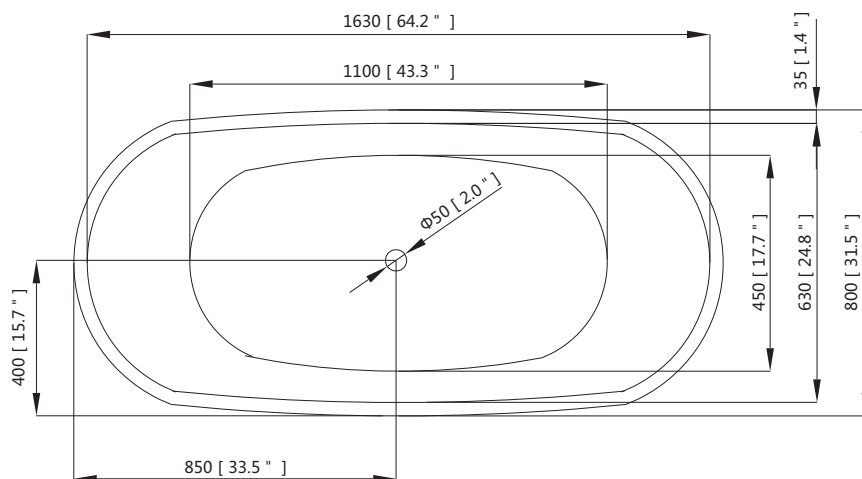

Product Diagrams / Diagrammes Produit

Top / Haut