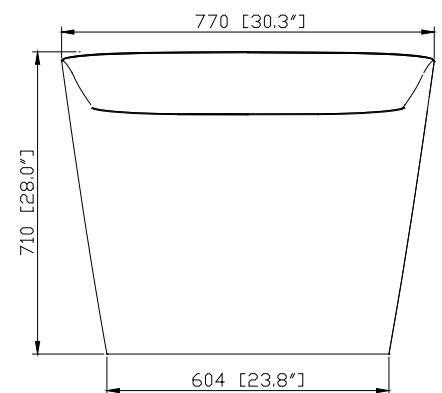

- 66.9W x 30.3D x 28H inches
- 1700 x 770 x 710 mm

Colors / Finishes

Glossy White

Product Diagrams

Top

Front

Side