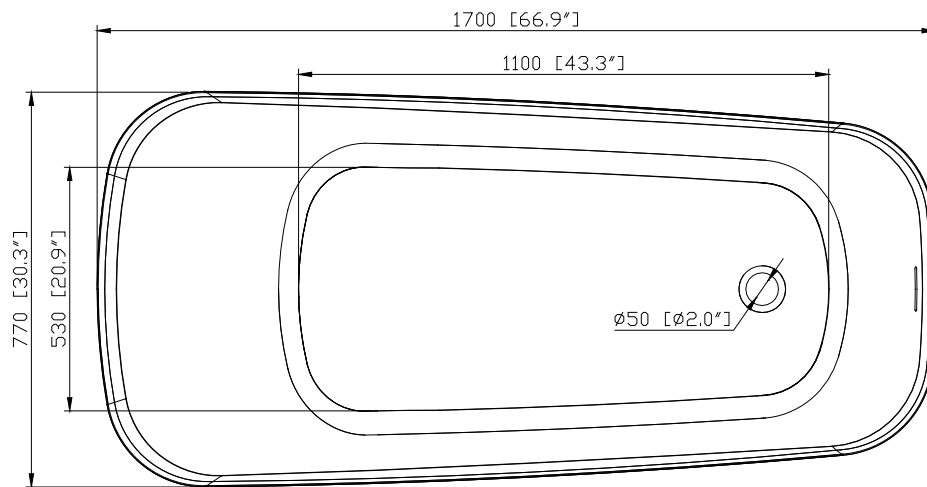

Avanity

ABT1529-GL

Features

- Formed of two acrylic sheets
- Seamless design
- Freestanding
- Read Drain
- Variable faucet mount
- Poreless and easy to clean
- Pop-up drain included
- cUPC certified

Nominal Dimension

- 66.9W x 30.3D x 28H inches
- 1700 x 770 x 710 mm

Colors / Finishes

Glossy White

Product Diagrams

Top

Front

Side