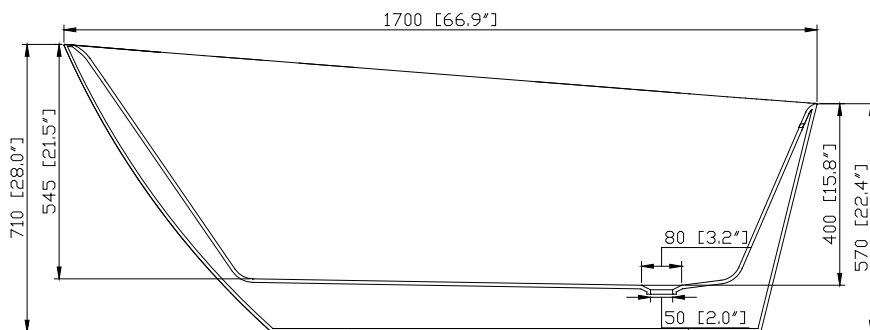

Avanity

ABT1529-GL

Features

- Formed of two acrylic sheets
- Seamless design
- Freestanding
- Read Drain
- Variable faucet mount
- Poreless and easy to clean
- Pop-up drain included
- cUPC certified

Nominal Dimension

- 66.9W x 30.3D x 28H inches
- 1700 x 770 x 710 mm

Colors / Finishes

Glossy White

Product Diagrams

Top

Front

Side