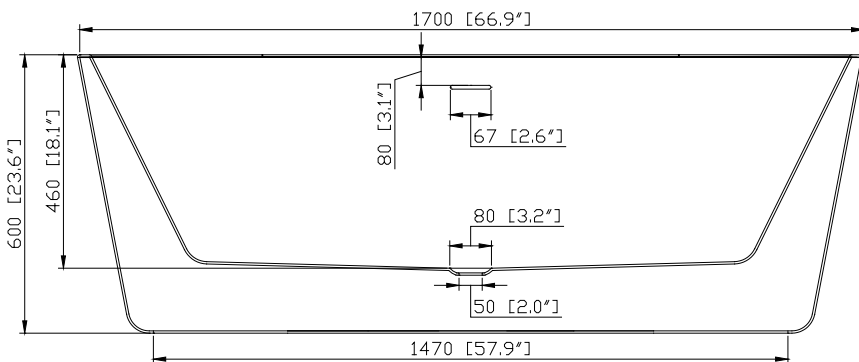

Avanity

ABT1524-GL

Features

- Formed of two acrylic sheets
- Seamless design
- Freestanding
- Center Drain
- Variable faucet mount
- Poreless and easy to clean
- Pop-up drain included
- cUPC certified

Nominal Dimension

- 66.9W x 31.5D x 23.6H inches
- 1700 x 800 x 600 mm

Colors / Finishes

Glossy White

Product Diagrams

Top

Front

Side