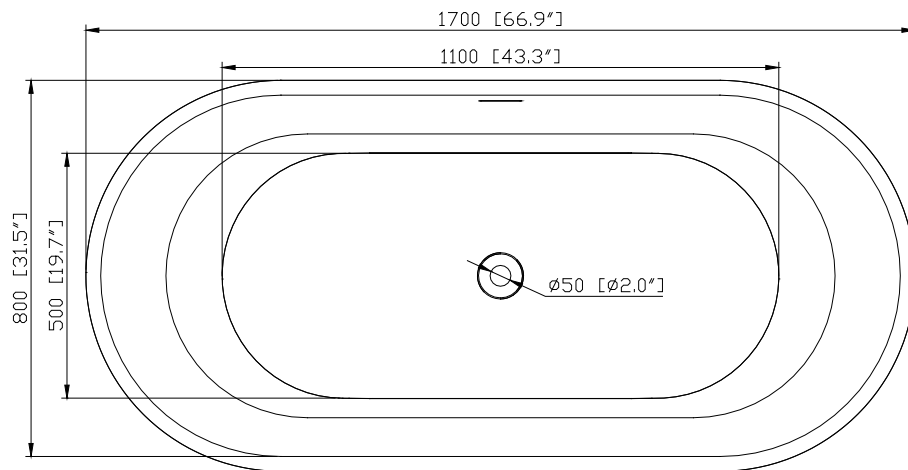

Avanity

ABT1524-GL

Features

- Formed of two acrylic sheets
- Seamless design
- Freestanding
- Center Drain
- Variable faucet mount
- Poreless and easy to clean
- Pop-up drain included
- cUPC certified

Nominal Dimension

- 66.9W x 31.5D x 23.6H inches
- 1700 x 800 x 600 mm

Colors / Finishes

Glossy White

Product Diagrams

Top

Front

Side