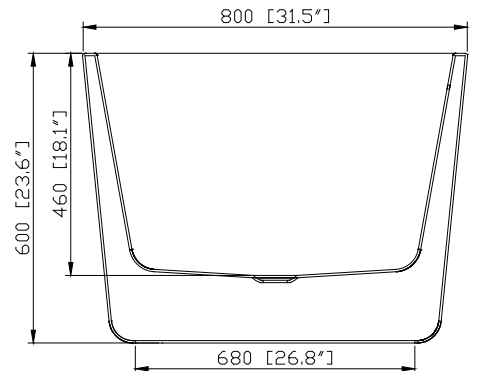

Avanity

ABT1524-GL

Features

- Formed of two acrylic sheets
- Seamless design
- Freestanding
- Center Drain
- Variable faucet mount
- Poreless and easy to clean
- Pop-up drain included
- cUPC certified

Nominal Dimension

- 66.9W x 31.5D x 23.6H inches
- 1700 x 800 x 600 mm

Colors / Finishes

Glossy White

Product Diagrams

Top

Front

Side