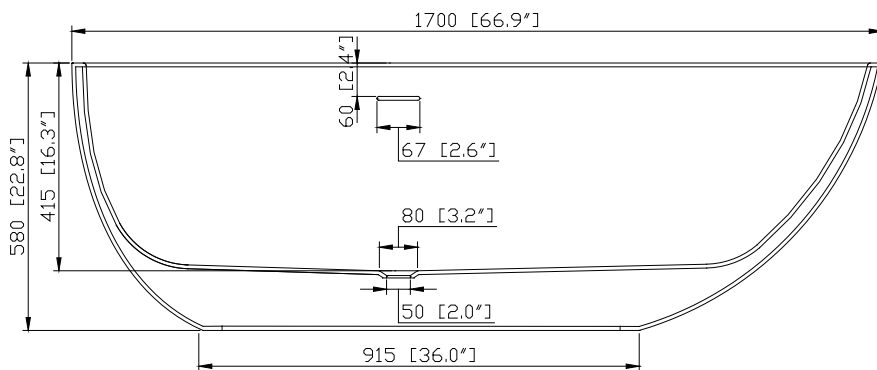

Avanity

ABT1512-GL

Features

- Formed of two acrylic sheets
- Seamless design
- Freestanding
- Center Drain
- Variable faucet mount
- Poreless and easy to clean
- Pop-up drain included
- cUPC certified

Nominal Dimension

- 66.9W x 33.5D x 22.8H inches
- 1700 x 850 x 580 mm

Colors / Finishes

Glossy White

Product Diagrams

Top

Front

Side