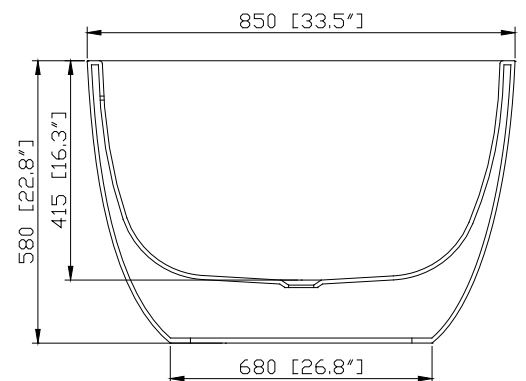

- 66.9W x 33.5D x 22.8H inches
- 1700 x 850 x 580 mm

Colors / Finishes

Glossy White

Product Diagrams

Top

Front

Side