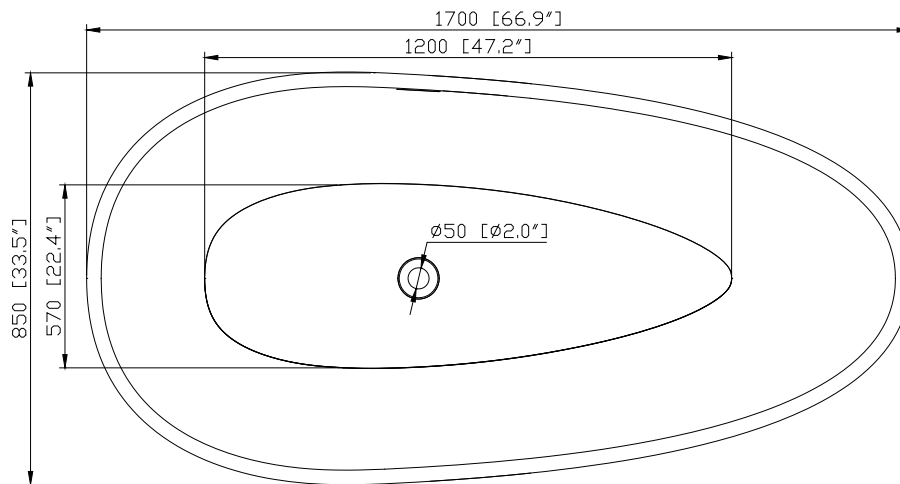

Avanity

ABT1512-GL

Features

- Formed of two acrylic sheets
- Seamless design
- Freestanding
- Center Drain
- Variable faucet mount
- Poreless and easy to clean
- Pop-up drain included
- cUPC certified

Nominal Dimension

- 66.9W x 33.5D x 22.8H inches
- 1700 x 850 x 580 mm

Colors / Finishes

Glossy White

Product Diagrams

Top

Front

Side