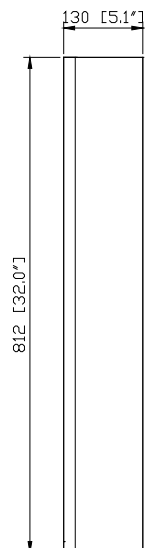

## Features

- Durable poplar wood frame
- Beveled-edge mirror
- 1 soft-close door
- 3 glass shelves inside
- Mirror backing inside cabinet
- Mirror cabinet hangs vertically
- Wall cleat for easy hanging and leveling

## Nominal Dimension

- 24W x 5.1D x 32H (inches)

## Related Items

Vanity	MADISON-TO	MADISON-LE	MADISON-WT
--------	------------	------------	------------

## Product Diagrams

Front

Back

Side

Top