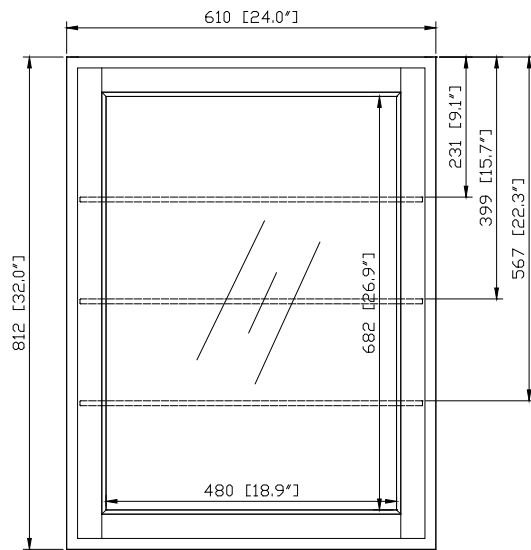

## Features

- Durable poplar wood frame
- Beveled-edge mirror
- 1 soft-close door
- 3 glass shelves inside
- Mirror backing inside cabinet
- Mirror cabinet hangs vertically
- Wall cleat for easy hanging and leveling

## Nominal Dimension

- 24W x 5.1D x 32H (inches)

## Product Diagrams

Front

Back

Side

Top