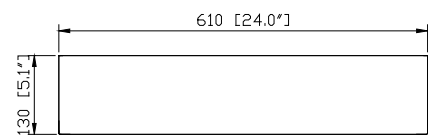

## Nominal Dimension

- 24W x 5.1D x 32H (inches)

## Product Diagrams

Front

Back

Side

Top