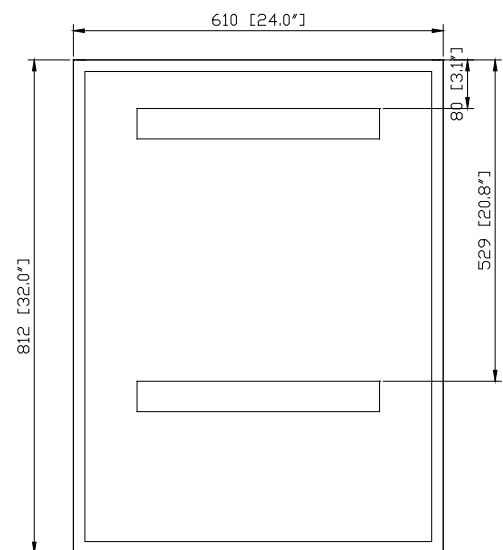

## Features

- Durable poplar wood frame
- Beveled-edge mirror
- 1 soft-close door
- 3 glass shelves inside
- Mirror backing inside cabinet
- Mirror cabinet hangs vertically
- Wall cleat for easy hanging and leveling

## Nominal Dimension

- 24W x 5.1D x 32H (inches)

## Product Diagrams

Front

Back

Side

Top