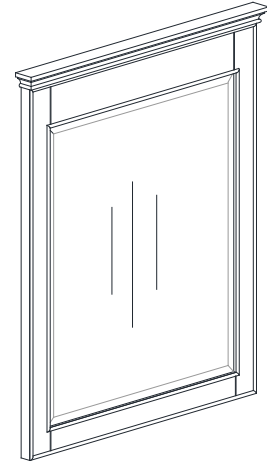

*Avanity*

WINDSOR-M30-WT

**Features**

- Durable birch wood frame
- Beveled-edge mirror
- Mirror hangs horizontally
- Wall cleat for easy hanging and leveling

**Colors / Finishes**

- White

**Nominal Dimension**

- 24W x 1.9D x 34H (inches)

**Components**

|        |                |                |                |
|--------|----------------|----------------|----------------|
| Vanity | WINDSOR-V24-WT | WINDSOR-V36-WT | WINDSOR-V48-WT |
|        | WINDSOR-V60-WT | WINDSOR-V72-WT |                |