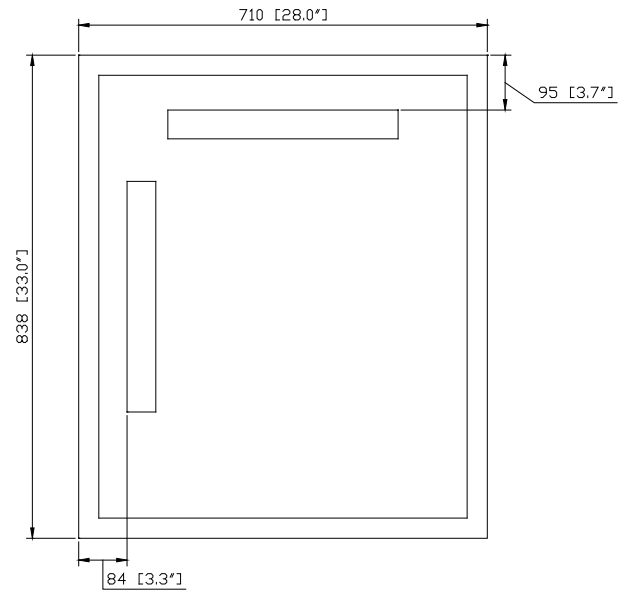

*Avanity*

THOMPSON-M28-CL  
THOMPSON-M28-FW

**Features**

- Solid poplar frame and plywood
- Beveled-edge mirror
- Mirror hangs vertically and horizontally
- Wall cleat for easy hanging and leveling

**Colors / Finishes**

- Charcoal Glaze
- French White

**Nominal Dimension**

- 28W x 1.8D x 33H (inches)

**Related Items**

Vanity	THOMPSON-CL	THOMPSON-FW
--------	-------------	-------------

**Product Diagrams**

Front

Back

Side

Top