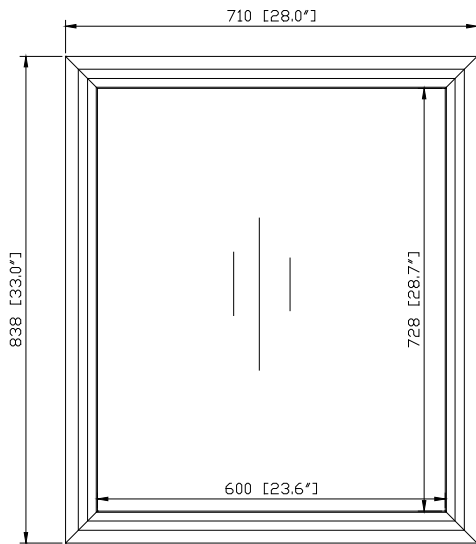

*Avanity*

THOMPSON-M28-CL  
THOMPSON-M28-FW

**Features**

- Solid poplar frame and plywood
- Beveled-edge mirror
- Mirror hangs vertically and horizontally
- Wall cleat for easy hanging and leveling

**Colors / Finishes**

- Charcoal Glaze
- French White

**Nominal Dimension**

- 28W x 1.8D x 33H (inches)

**Related Items**

Vanity	THOMPSON-CL	THOMPSON-FW
--------	-------------	-------------

**Product Diagrams**

Front

Back

Side

Top