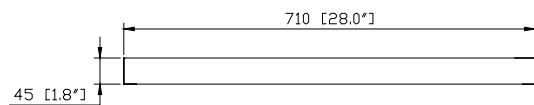

- Charcoal Glaze
- French White

**Nominal Dimension**

- 28W x 1.8D x 33H (inches)

**Related Items**

Vanity	THOMPSON-CL	THOMPSON-FW
--------	-------------	-------------

**Product Diagrams**

Front

Back

Side

Top