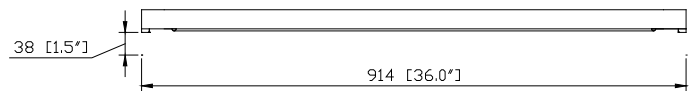

MADISON-M36-TO
MADISON-M36-LE
MADISON-M36-WT

Features

- Durable poplar wood frame
- Beveled-edge mirror
- Mirror hangs vertically and horizontally
- Wall cleat for easy hanging and leveling

Colors / Finishes

- Tobacco
- Light Espresso
- White

Nominal Dimension

- 36W x 1.5D x 32H (inches)

Related Items

Vanity	MADISON-TO	MADISON-LE	MADISON-WT

Product Diagrams

Front

Side

Top