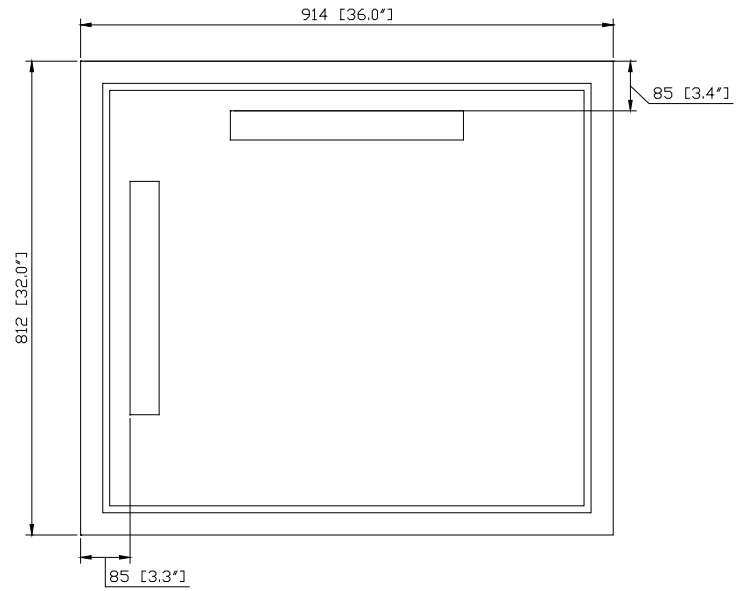

MADISON-M36-TO
MADISON-M36-LE
MADISON-M36-WT

Features

- Durable poplar wood frame
- Beveled-edge mirror
- Mirror hangs vertically and horizontally
- Wall cleat for easy hanging and leveling

Colors / Finishes

- Tobacco
- Light Espresso
- White

Nominal Dimension

- 36W x 1.5D x 32H (inches)

Related Items

Vanity	MADISON-TO	MADISON-LE	MADISON-WT
--------	------------	------------	------------

Product Diagrams

Front

Back

Side

Top