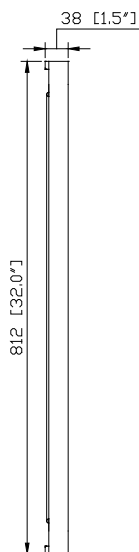

MADISON-M36-TO
MADISON-M36-LE
MADISON-M36-WT

Features

- Durable poplar wood frame
- Beveled-edge mirror
- Mirror hangs vertically and horizontally
- Wall cleat for easy hanging and leveling

Colors / Finishes

- Tobacco
- Light Espresso
- White

Nominal Dimension

- 36W x 1.5D x 32H (inches)

Related Items

Vanity	MADISON-TO	MADISON-LE	MADISON-WT
--------	------------	------------	------------

Product Diagrams

Front

Back

Side

Top