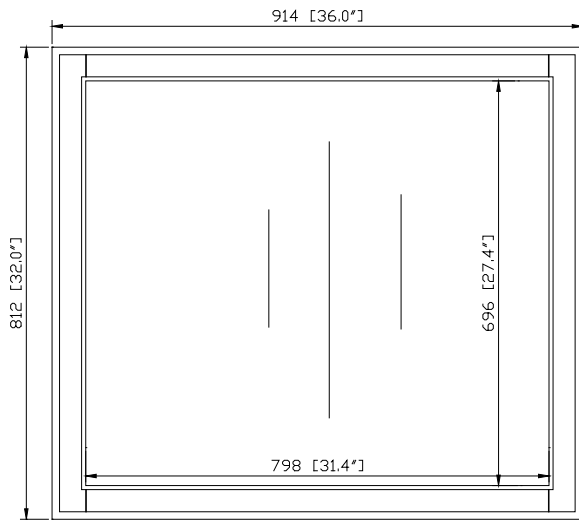

MADISON-M36-TO
MADISON-M36-LE
MADISON-M36-WT

Features

- Durable poplar wood frame
- Beveled-edge mirror
- Mirror hangs vertically and horizontally
- Wall cleat for easy hanging and leveling

Colors / Finishes

- Tobacco
- Light Espresso
- White

Nominal Dimension

- 36W x 1.5D x 32H (inches)

Related Items

Vanity	MADISON-TO	MADISON-LE	MADISON-WT
--------	------------	------------	------------

Product Diagrams

Front

Back

Side

Top