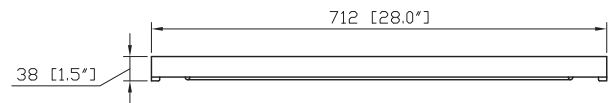

### Nominal Dimension

- 28W x 1.5D x 32H (inches)

### Product Diagrams

Front

Back

Side

Top