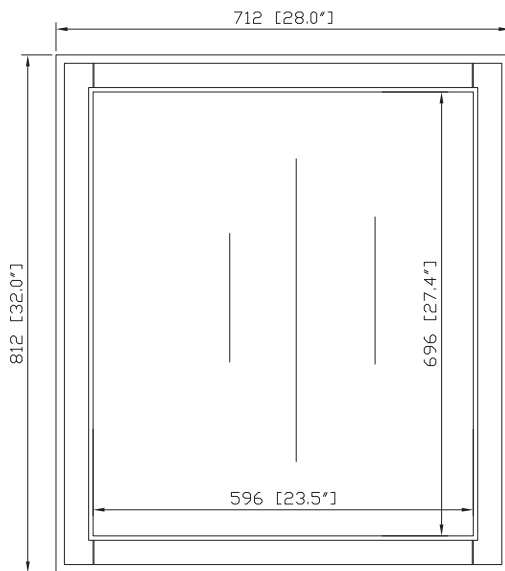

### Nominal Dimension

- 28W x 1.5D x 32H (inches)

### Product Diagrams

Front

Back

Side

Top