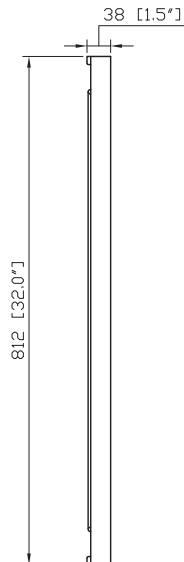

### Features

- Durable poplar wood frame
- Beveled-edge mirror
- Mirror hangs vertically and horizontally
- Wall cleat for easy hanging and leveling

### Nominal Dimension

- 28W x 1.5D x 32H (inches)

### Related Items

| Vanity | MADISON-TO | MADISON-LE | MADISON-WT |
|--------|------------|------------|------------|
|--------|------------|------------|------------|

### Product Diagrams

Front

Back

Side

Top