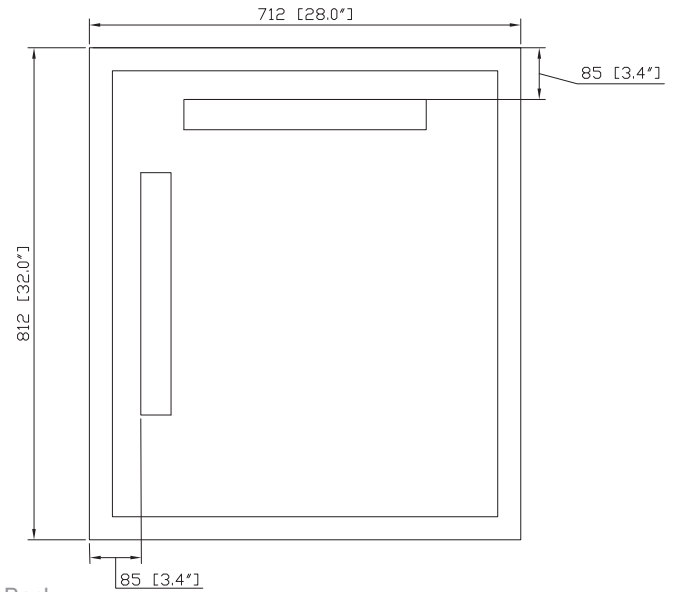

### Nominal Dimension

- 28W x 1.5D x 32H (inches)

### Product Diagrams

Front

Back

Side

Top