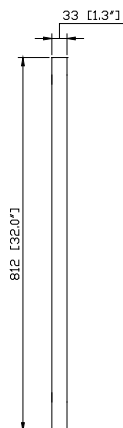

Avanity

KELLY-M28-GB

Features

- Solid poplar wood frame
- Beveled mirror
- Mirror hangs vertically
- Wood cleat for easy hanging and leveling

Colors / Finishes

- Grayish Blue

Nominal Dimension

- 28W x 1.3D x 32H inches

Components

Vanity	KELLY-V30-GB	KELLY-V36-GB
--------	--------------	--------------

Product Diagrams

Front

Back

Side

Top