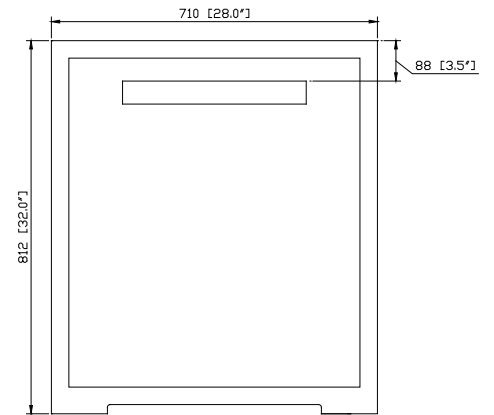

Avanity

KELLY-M28-GB

Features

- Solid poplar wood frame
- Beveled mirror
- Mirror hangs vertically
- Wood cleat for easy hanging and leveling

Colors / Finishes

- Grayish Blue

Nominal Dimension

- 28W x 1.3D x 32H inches

Components

Vanity	KELLY-V30-GB	KELLY-V36-GB
--------	--------------	--------------

Product Diagrams

Front

Back

Side

Top