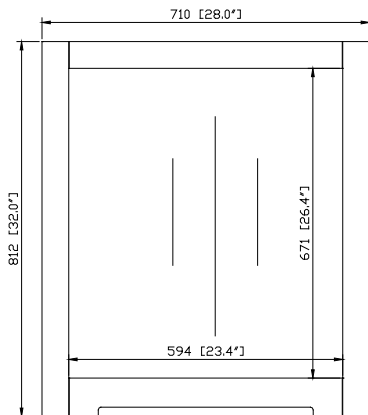

Avanity

KELLY-M28-GB

Features

- Solid poplar wood frame
- Beveled mirror
- Mirror hangs vertically
- Wood cleat for easy hanging and leveling

Colors / Finishes

- Grayish Blue

Nominal Dimension

- 28W x 1.3D x 32H inches

Components

Vanity	KELLY-V30-GB	KELLY-V36-GB
--------	--------------	--------------

Product Diagrams

Front

Back

Side

Top