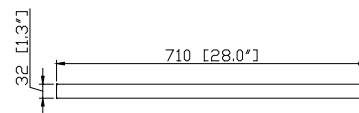

## Nominal Dimension

- 28W x 1.3D x 32H (inches)

## Product Diagrams

Front

Back

Side

Top