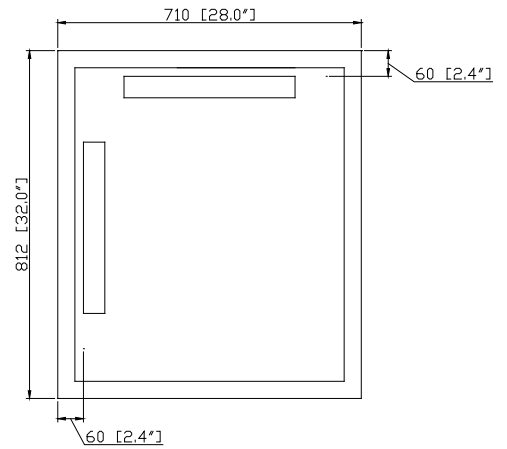

## Nominal Dimension

- 28W x 1.3D x 32H (inches)

## Product Diagrams

Front

Back

Side

Top