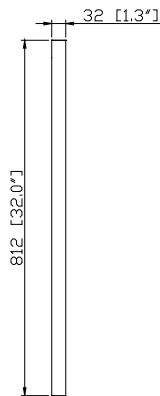

## Nominal Dimension

- 28W x 1.3D x 32H (inches)

## Product Diagrams

Front

Back

Side

Top