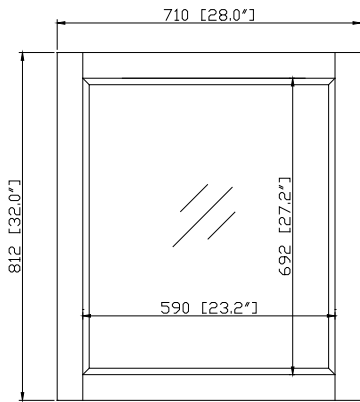

## Nominal Dimension

- 28W x 1.3D x 32H (inches)

## Product Diagrams

Front

Back

Side

Top