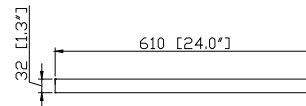

## Nominal Dimension

- 24W x 1.3D x 30H (inches)

## Product Diagrams

Front

Back

Side

Top