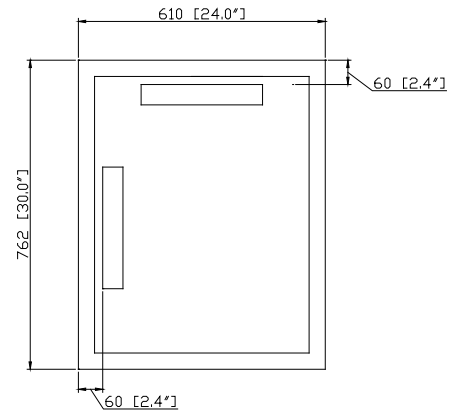

## Nominal Dimension

- 24W x 1.3D x 30H (inches)

## Product Diagrams

Front

Back

Side

Top