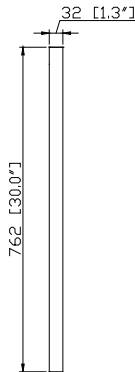

## Nominal Dimension

- 24W x 1.3D x 30H (inches)

## Product Diagrams

Front

Back

Side

Top