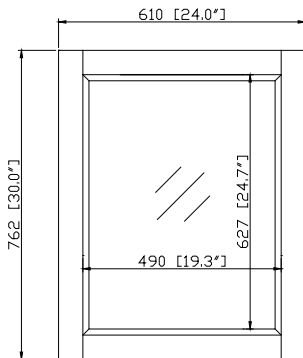

## Nominal Dimension

- 24W x 1.3D x 30H (inches)

## Product Diagrams

Front

Back

Side

Top