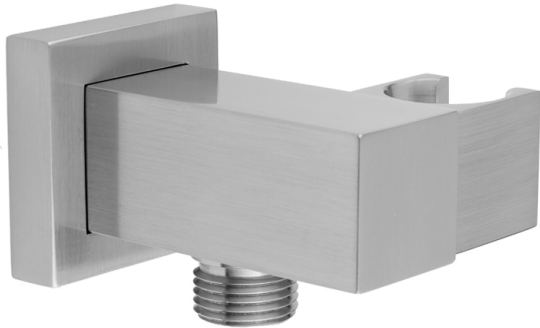

CUBIX® Water Supply Elbow with Adjustable Handshower Holder

Model #: 8757-

FEATURES:

- Cubix® brass water supply elbow with brass adjustable angle wall mount handshower holder
- 1/2" Female inlet x 1/2" Male outlet
- Conical end of hose sits in holder
- Allows for easy adjustment of handshower to desired angle
- Ideal for use with any style handshower
- Sliding escutcheon for easy installation

AVAILABLE FINISHES:

Polished Chrome (PCH)	Satin Chrome (SC)	Bronze Umber (BU)
Satin Nickel (SN)	Pewter (PEW)	Caramel Bronze (CB)
Polished Nickel (PN)	Antique Brass (AB)	Antique Copper (ACU)
Oil-Rubbed Bronze (ORB)	Polished Brass (PB)	Polished Copper (PCU)
Vintage Bronze (VB)	Satin Brass (SB)	Rose Gold (RG)
Matte Black (MBK)	Satin Gold (SG)	Polished Gold (PG)
Black Nickel (BKN)	Bombay Gold (BG)	Jewelers Gold (JG)
Europa Bronze (EB)	White (WH)	Sedona Beige (SDB)
Tristan Brass (TB)	Unlacquered Brass (ULB)	