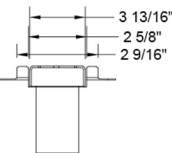

42" Bottom Outlet Channel Drain Body

Model #: 87242-

FEATURES:

- 304 stainless steel construction
- 2" bottom outlet
- Nominal Size: 42"
- Complete with adjustable legs for ease of installation
- Use of JACLO sub drain may be required
- JACLO grates sold separately
- Standard finishes: BSS & PSS. Additional finishes available: BKN, ORB, MBK, BU, SDB, WH, TB, EB. Call for pricing and availability

AVAILABLE FINISHES:

Europa Bronze (EB) Polished Stainless (PSS) Brushed Stainless (BSS)

SPECIFICATION DRAWING:

BOTTOM OUTLET SHOWER CHANNEL BODY ONLY				
PART. #	DESCRIPTION	A	B	C
87224-XXX	BOTTOM OUTLET	25 1/8"	23 1/2"	22 3/8"
87232-XXX	BOTTOM OUTLET	33"	31 3/8"	30 1/4"
87236-XXX	BOTTOM OUTLET	36 15/16"	35 5/16"	34 1/4"
87242-XXX	BOTTOM OUTLET	44 13/16"	43 1/4"	42 1/16"
87248-XXX	BOTTOM OUTLET	48 3/4"	47 3/16"	46"
87260-XXX	BOTTOM OUTLET	60 5/8"	58 15/16"	57 7/8"