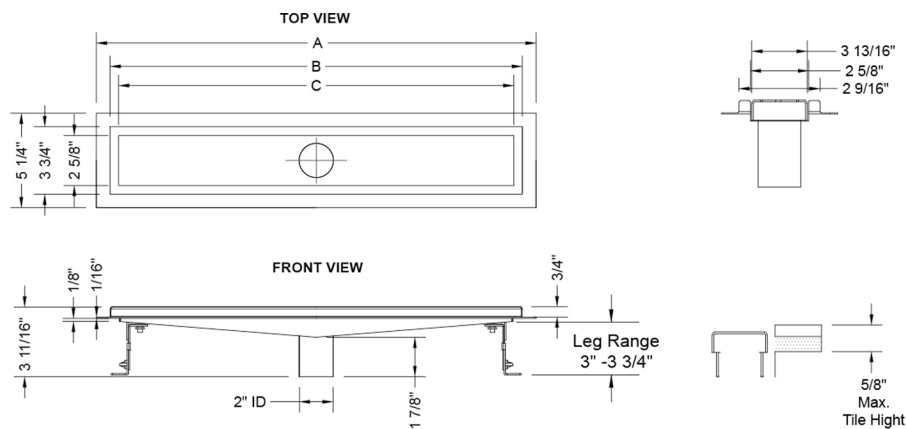

42" Bottom Outlet Channel Drain Body

Model #: 87242-

FEATURES:

- 304 stainless steel construction
- 2" bottom outlet
- Nominal Size: 42"
- Complete with adjustable legs for ease of installation
- Use of JACLO sub drain may be required
- JACLO grates sold separately
- Standard finishes: BSS & PSS. Additional finishes available: BKN, ORB, MBK, BU, SDB, WH, TB, EB. Call for pricing and availability

AVAILABLE FINISHES:

Europa Bronze (EB) Polished Stainless (PSS) Brushed Stainless (BSS)

SPECIFICATION DRAWING:

BOTTOM OUTLET SHOWER CHANNEL BODY ONLY				
PART. #	DESCRIPTION	A	B	C
87224-XXX	BOTTOM OUTLET	25 1/8"	23 1/2"	22 3/8"
87232-XXX	BOTTOM OUTLET	33"	31 3/8"	30 1/4"
87236-XXX	BOTTOM OUTLET	36 15/16"	35 5/16"	34 1/4"
87242-XXX	BOTTOM OUTLET	44 13/16"	43 1/4"	42 1/16"
87248-XXX	BOTTOM OUTLET	48 3/4"	47 3/16"	46"
87260-XXX	BOTTOM OUTLET	60 5/8"	58 15/16"	57 7/8"