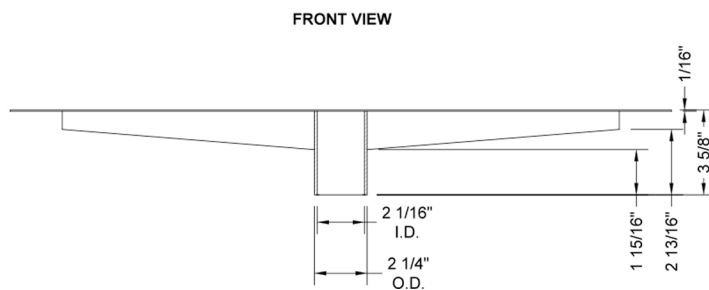

## 60" zeroEDGE Slim Channel Drain Body

**Model #: 83260-**

### FEATURES:

- 1" wide sleek design body
- 2" bottom outlet
- No sub drain required but can be installed if required by code
- Easy install design
- Available in BSS ONLY, as body is not visible
- Side outlet not available
- JACLO grates sold separately

### SPECIFICATION DRAWING:

JACLO SLIM CHANNEL DRAIN			
PART. #	DESCRIPTION	A	B
83224-BSS	24" SLIM CD BASE	24"	28 1/2"
83232-BSS	32" SLIM CD BASE	32"	37 1/4"
83236-BSS	36" SLIM CD BASE	36"	42 1/2"
83242-BSS	42" SLIM CD BASE	42"	49 9/16"
83248-BSS	48" SLIM CD BASE	48"	56 5/8"
83260-BSS	60" SLIM CD BASE	60"	70 1/4"