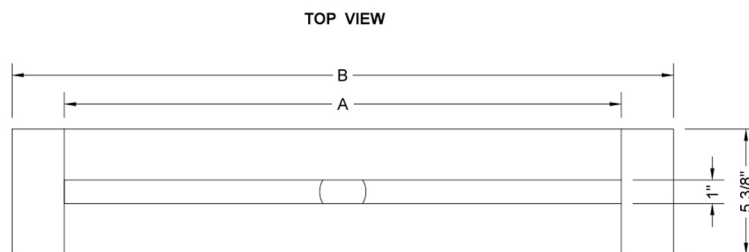

48" zeroEDGE Slim Channel Drain Body

Model #: 83248-

FEATURES:

- 1" wide sleek design body
- 2" bottom outlet
- No sub drain required but can be installed if required by code
- Easy install design
- Available in BSS ONLY, as body is not visible
- Side outlet not available
- JACLO grates sold separately

AVAILABLE FINISHES:

Brushed Stainless (BSS)

SPECIFICATION DRAWING:

JACLO SLIM CHANNEL DRAIN			
PART. #	DESCRIPTION	A	B
83224-BSS	24" SLIM CD BASE	24"	28 1/2"
83232-BSS	32" SLIM CD BASE	32"	37 1/4"
83236-BSS	36" SLIM CD BASE	36"	42 1/2"
83242-BSS	42" SLIM CD BASE	42"	49 9/16"
83248-BSS	48" SLIM CD BASE	48"	56 5/8"
83260-BSS	60" SLIM CD BASE	60"	70 1/4"