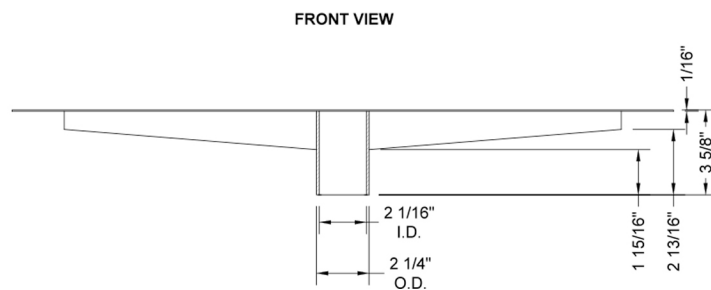

48" zeroEDGE Slim Channel Drain Body

Model #: 83248-

FEATURES:

- 1" wide sleek design body
- 2" bottom outlet
- No sub drain required but can be installed if required by code
- Easy install design
- Available in BSS ONLY, as body is not visible
- Side outlet not available
- JACLO grates sold separately

AVAILABLE FINISHES:

Brushed Stainless (BSS)

SPECIFICATION DRAWING:

JACLO SLIM CHANNEL DRAIN			
PART. #	DESCRIPTION	A	B
83224-BSS	24" SLIM CD BASE	24"	28 1/2"
83232-BSS	32" SLIM CD BASE	32"	37 1/4"
83236-BSS	36" SLIM CD BASE	36"	42 1/2"
83242-BSS	42" SLIM CD BASE	42"	49 9/16"
83248-BSS	48" SLIM CD BASE	48"	56 5/8"
83260-BSS	60" SLIM CD BASE	60"	70 1/4"