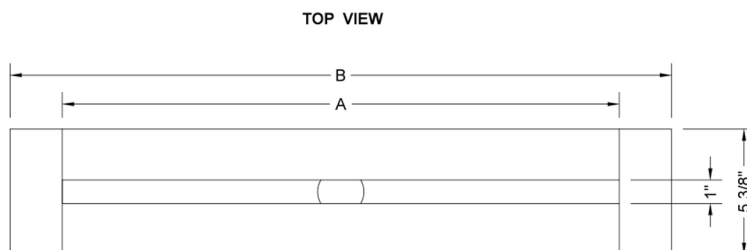

### FEATURES:

- 1" wide sleek design body
- 2" bottom outlet
- No sub drain required but can be installed if required by code
- Easy install design
- Available in BSS ONLY, as body is not visible
- Side outlet not available
- JACLO grates sold separately

### SPECIFICATION DRAWING:

JACLO SLIM CHANNEL DRAIN			
PART. #	DESCRIPTION	A	B
83224-BSS	24" SLIM CD BASE	24"	28 1/2"
83232-BSS	32" SLIM CD BASE	32"	37 1/4"
83236-BSS	36" SLIM CD BASE	36"	42 1/2"
83242-BSS	42" SLIM CD BASE	42"	49 9/16"
83248-BSS	48" SLIM CD BASE	48"	56 5/8"
83260-BSS	60" SLIM CD BASE	60"	70 1/4"