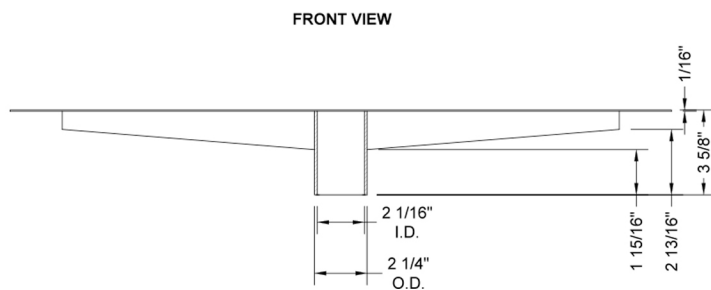

### FEATURES:

- 1" wide sleek design body
- 2" bottom outlet
- No sub drain required but can be installed if required by code
- Easy install design
- Available in BSS ONLY, as body is not visible
- Side outlet not available
- JACLO grates sold separately

### SPECIFICATION DRAWING:

JACLO SLIM CHANNEL DRAIN			
PART. #	DESCRIPTION	A	B
83224-BSS	24" SLIM CD BASE	24"	28 1/2"
83232-BSS	32" SLIM CD BASE	32"	37 1/4"
83236-BSS	36" SLIM CD BASE	36"	42 1/2"
83242-BSS	42" SLIM CD BASE	42"	49 9/16"
83248-BSS	48" SLIM CD BASE	48"	56 5/8"
83260-BSS	60" SLIM CD BASE	60"	70 1/4"