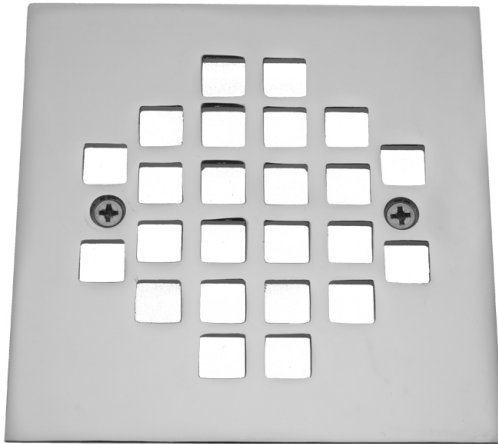

Shower Drain Plate (4 1/4" Square)

Model #: 6264-

FEATURES:

- 4 1/4" Square Plate
- 2 5/8" center to center screw holes
- Fits JACLO 86564
- All brass drain plate

AVAILABLE FINISHES:

Polished Chrome (PCH)	Satin Chrome (SC)	Bronze Umber (BU)
Satin Nickel (SN)	Pewter (PEW)	Caramel Bronze (CB)
Polished Nickel (PN)	Antique Brass (AB)	Antique Copper (ACU)
Oil-Rubbed Bronze (ORB)	Polished Brass (PB)	Polished Copper (PCU)
Vintage Bronze (VB)	Satin Brass (SB)	Matte Black (MBK)
Satin Gold (SG)	Polished Gold (PG)	Black Nickel (BKN)
White (WH)	Unlacquered Brass (ULB)	Satin Cooper (SCU)
Almond (ALD)	Amber (AMB)	Azure Blue (AZB)
Coral (COR)	Mint Green (GRN)	Stone Grey (GRY)
Lilac (LAC)	Light Blue (LBL)	Limon (LIM)
Plum (PLM)	Pink (PNK)	Red (RED)
Graphite (GPH)	Aged Unlacquered Brass (AUB)	