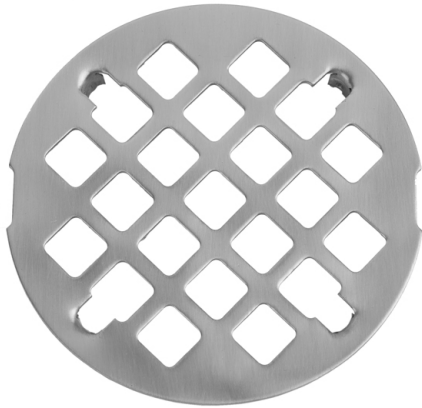

## Shower Drain Snap In Plate (3 1/4" Diameter)

Model #: 6235-

### FEATURES:

- 3 1/4" Diameter
- 2 7/8" prong to prong
- Fits Casper and Oatey drain
- No screws required
- Snap in design
- Not available in ULB

### AVAILABLE FINISHES:

Polished Chrome (PCH)	Satin Chrome (SC)	Bronze Umber (BU)
Satin Nickel (SN)	Pewter (PEW)	Caramel Bronze (CB)
Polished Nickel (PN)	Antique Brass (AB)	Antique Copper (ACU)
Oil-Rubbed Bronze (ORB)	Polished Brass (PB)	Polished Copper (PCU)
Vintage Bronze (VB)	Satin Brass (SB)	Matte Black (MBK)
Satin Gold (SG)	Polished Gold (PG)	Black Nickel (BKN)
White (WH)	Satin Cooper (SCU)	Almond (ALD)
Amber (AMB)	Azure Blue (AZB)	Coral (COR)
Mint Green (GRN)	Stone Grey (GRY)	Lilac (LAC)
Light Blue (LBL)	Limon (LIM)	Plum (PLM)
Pink (PNK)	Red (RED)	Graphite (GPH)
Aged Unlacquered Brass (AUB)		