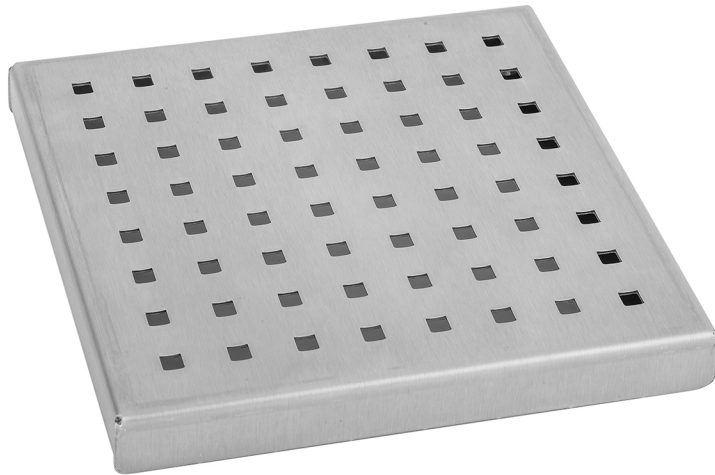

6" x 6" Square Dotted Channel Drain Grate

Model #: 6202-6-

FEATURES:

- 304 stainless steel construction
- 6"x 6" channel drain grate
- Key included to remove grate for easy cleaning
- For use with JACLO square channel drain body (84266-) sold separately
- Standard finishes: BSS & PSS. Additional finishes available: BKN, BU, EB, JG, MBK, ORB, PB, PG, SB, SDB, SG, TB, WH. Contact JACLO for pricing and availability

AVAILABLE FINISHES:

Polished Stainless (PSS) Brushed Stainless (BSS)

SPECIFICATION DRAWING: