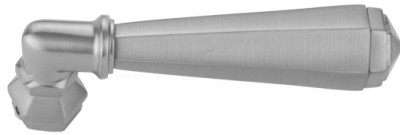

Roaring 20's/Westfield/Astor Hex Lever Handle Service Part

Model #: H-51-

FEATURES:

- All brass replacement lever handle
- Replacement for Roaring 20's, Westfield, Astor Collection showers & faucets, roman tub trims

AVAILABLE FINISHES:

Polished Chrome (PCH)	Satin Chrome (SC)	Bronze Umber (BU)
Satin Nickel (SN)	Pewter (PEW)	Caramel Bronze (CB)
Polished Nickel (PN)	Antique Brass (AB)	Antique Copper (ACU)
Oil-Rubbed Bronze (ORB)	Polished Brass (PB)	Polished Copper (PCU)
Vintage Bronze (VB)	Satin Brass (SB)	Rose Gold (RG)
Matte Black (MBK)	Satin Gold (SG)	Polished Gold (PG)
Black Nickel (BKN)	Bombay Gold (BG)	Jewelers Gold (JG)
Europa Bronze (EB)	White (WH)	Sedona Beige (SDB)
Tristan Brass (TB)	Unlacquered Brass (ULB)	