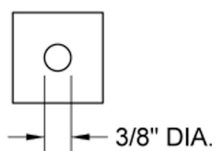

Cubix Square Escutcheon

Model #: CU-400-ESC-

FEATURES:

- All brass escutcheon
- Replacement for Cubix® Collection, faucet, shower & roman tub trims

AVAILABLE FINISHES:

Polished Chrome (PCH)	Satin Chrome (SC)	Bronze Umber (BU)
Satin Nickel (SN)	Pewter (PEW)	Caramel Bronze (CB)
Polished Nickel (PN)	Antique Brass (AB)	Antique Copper (ACU)
Oil-Rubbed Bronze (ORB)	Polished Brass (PB)	Polished Copper (PCU)
Vintage Bronze (VB)	Satin Brass (SB)	Rose Gold (RG)
Matte Black (MBK)	Satin Gold (SG)	Polished Gold (PG)
Black Nickel (BKN)	Bombay Gold (BG)	Jewelers Gold (JG)
Europa Bronze (EB)	White (WH)	Sedona Beige (SDB)
Tristan Brass (TB)	Unlacquered Brass (ULB)	

SPECIFICATION DRAWING:

TOP VIEW

FRONT VIEW