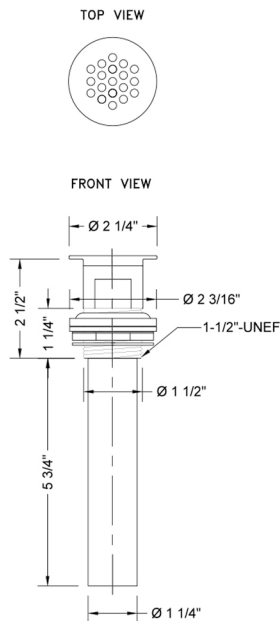

COMPLIANCES:

Complies with: ASME A112.18.2-2015/CSA B125.2-15