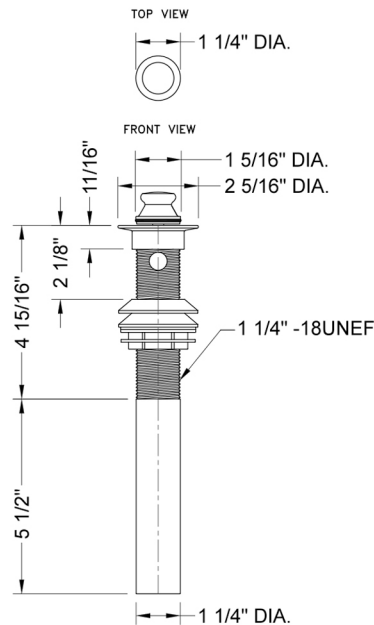

## Lift & Turn Lavatory Drain with Overflow

Model #: 606-

### FEATURES:

- Lift & turn style drain
- Fully polished & plated (17 gauge)
- Fits 1 1/2" opening (standard flange)
- Drain can be opened or closed in basin
- Ideal for vessel sinks
- With overflow
- Threads are unfinished in MBK, WH & JACLO=COLOR

### SPECIFICATION DRAWING: