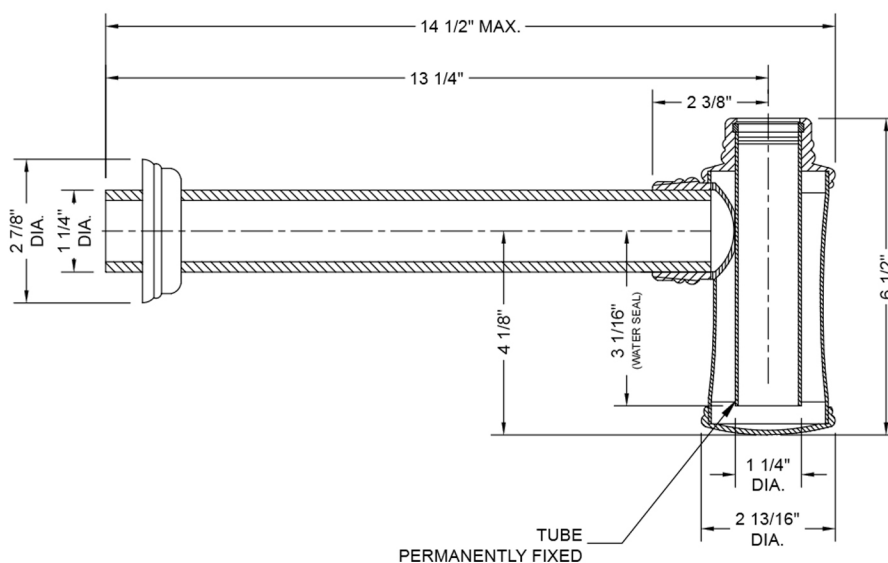

SPECIFICATION DRAWING:

COMPLIANCES:

Complies with: ASME A112.18.2-2015/CSA B125.2-15