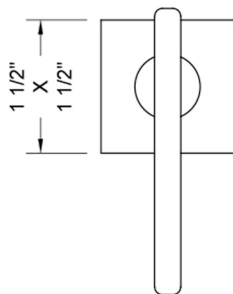

Toilet Tank Trip Lever to Fit TOTO- Aimes

Model #: 9313-

FEATURES:

- Toilet tank "trip" lever to fit TOTO model: THU311 & THU311N
- Brass arm
- Fits TOTO Models: Aimes

AVAILABLE FINISHES:

Polished Chrome (PCH)	Satin Chrome (SC)	Bronze Umber (BU)
Satin Nickel (SN)	Pewter (PEW)	Caramel Bronze (CB)
Polished Nickel (PN)	Antique Brass (AB)	Antique Copper (ACU)
Oil-Rubbed Bronze (ORB)	Polished Brass (PB)	Polished Copper (PCU)
Vintage Bronze (VB)	Satin Brass (SB)	Matte Black (MBK)
Satin Gold (SG)	Polished Gold (PG)	Black Nickel (BKN)
White (WH)	Unlacquered Brass (ULB)	Satin Cooper (SCU)
Almond (ALD)	Amber (AMB)	Azure Blue (AZB)
Coral (COR)	Mint Green (GRN)	Stone Grey (GRY)
Lilac (LAC)	Light Blue (LBL)	Limon (LIM)
Plum (PLM)	Pink (PNK)	Red (RED)
Graphite (GPH)	Aged Unlacquered Brass (AUB)	

SPECIFICATION DRAWING:

FRONT VIEW

SIDE VIEW