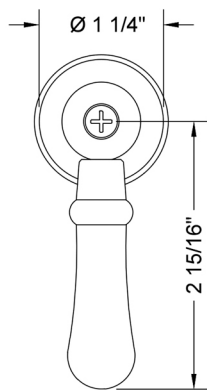

Toilet Tank Trip Lever to Fit TOTO

Model #: 9231-

FEATURES:

- Toilet tank "trip" lever to fit TOTO model: THU231
- Brass arm, spud & handle
- Fits TOTO Models: Eco Guinevere, Guinevere

AVAILABLE FINISHES:

SPECIFICATION DRAWING:

FRONT VIEW

SIDE VIEW