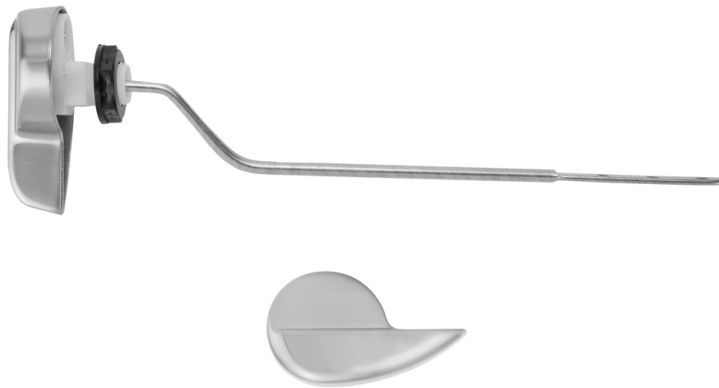

Toilet Tank Trip Lever to Fit TOTO

Model #: 968-

FEATURES:

- Toilet tank "trip" lever to fit TOTO model: THU068
- Brass arm
- Fits TOTO Models: Bristol, older Drake, older Drake II, older Eco Drake, Gwyneth, Vespian, Vespian II
- Not available in ULB

AVAILABLE FINISHES:

Polished Chrome (PCH)	Satin Chrome (SC)	Bronze Umber (BU)
Satin Nickel (SN)	Pewter (PEW)	Caramel Bronze (CB)
Polished Nickel (PN)	Antique Brass (AB)	Antique Copper (ACU)
Oil-Rubbed Bronze (ORB)	Polished Brass (PB)	Polished Copper (PCU)
Vintage Bronze (VB)	Satin Brass (SB)	Matte Black (MBK)
Satin Gold (SG)	Polished Gold (PG)	Black Nickel (BKN)
White (WH)	Satin Cooper (SCU)	Almond (ALD)
Amber (AMB)	Azure Blue (AZB)	Coral (COR)
Mint Green (GRN)	Stone Grey (GRY)	Lilac (LAC)
Light Blue (LBL)	Limon (LIM)	Plum (PLM)
Pink (PNK)	Red (RED)	Graphite (GPH)
Aged Unlacquered Brass (AUB)		