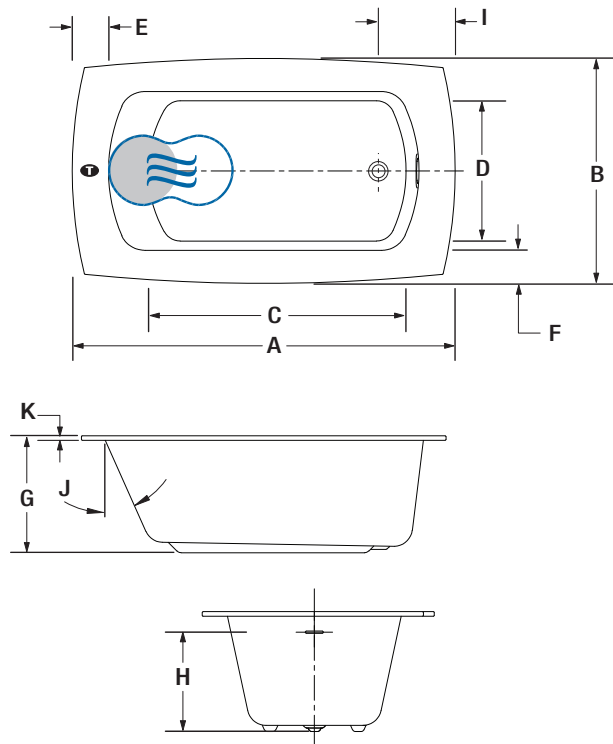

TOTAL PRICE	\$
--------------------	----

MONARCH 6337C

Woodlands quartz deck

INSTALLATION

LETTER	DESCRIPTION	MEASURE
A	Total length	63"
B	Total width	37"
C	Bathing well length (at height of jets)	42 3/8"
D	Bathing well width (at height of jets)	22 3/4"
E	Deck width (edges)	6 1/8"
F	Deck width (sides)	5 5/8"
G	TUB height	19 7/8"
H	Height from waste to center of overflow	15 3/8"
I	Outside edge to center waste	11 1/8"
J	Slope of backrest	24°
K	Quartz deck height	3/4"

- T** Turbine position (TMU)
- Indicates heated backrest (TMU)
- ☞ Indicates WarmTouchShell® position (TUB)

TECHNICAL SPECIFICATIONS

Hot water supply required	Should be 70% of water capacity of TUB or greater.
Turbine	Access to the pump must be at least 18" x 22". Standard connection is 20 A, 120 V, 60 hz , dedicated line with a Ground-Fault Circuit Interrupter (GFCI). For any additional option, a second line is needed 15 A, 120 V, 60 hz , dedicated line with a GFCI.
Other	Control cannot be installed on the Quartz deck.