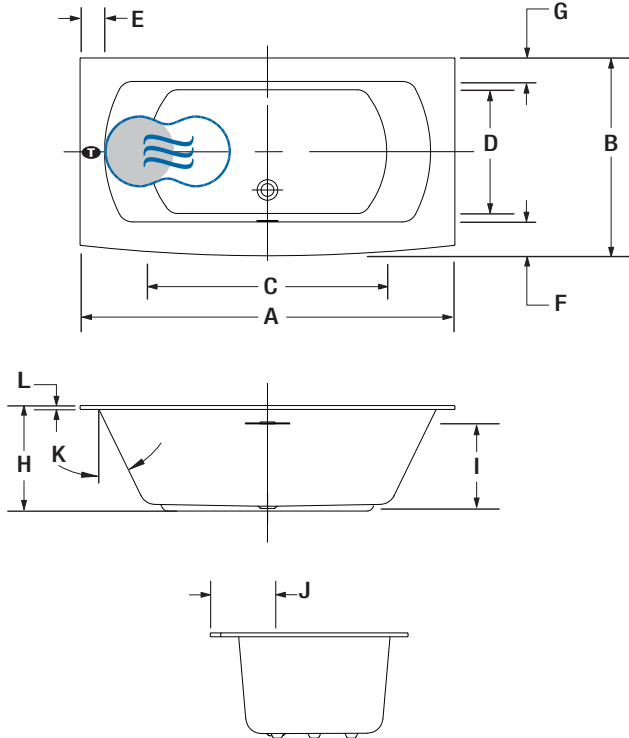

TILE FLANGE	
Ordered with bath (not installed) <b>BTILEN</b>	\$
Factory-installed. Front <b>BTILEF</b> , Special installation <b>BTILEO</b>	\$

IF REQUIRED BY CONSTRUCTION CODE	
Brass waste & overflow kit** <b>BDRCOB</b>	\$
Brass waste kit** <b>BDRCB</b>	\$
16" x 35" Cable driven brass waste & overflow kit <b>BOVERBR-XX</b>	\$

**MONARCH 7238F CURVED DECK – FRONT**

Statuario Maximus quartz deck

**INSTALLATION**

LETTER	DESCRIPTION	MEASURE
A	Total length	72"
B	Total width	38"
C	Bathing well length (at height of jets)	47 1/4"
D	Bathing well width (at height of jets)	24 1/4"
E	Deck width (edges)	4 7/8"
F	Deck width (straight side)	4 5/8"
G	Deck width (curved side)	6 5/8"
H	Bath height	21"
I	Height from drain to center of overflow	15 3/4"
J	Outside edge to center drain	12 5/8"
K	Slope of backrests	26°
L	Quartz deck height	3/4"

- Turbine position (TMU)
- Indicates heated backrest (TMU)
- Indicates WarmTouchShell® position (TUB)

Don't forget that this model is available in **White only with choice of quartz deck color**. Don't forget to specify the **finish of the integrated waste & overflow**.  
 \* Standard: Quartz deck with seam. Grand Luxury: one piece Quartz deck.  
 \*\* When ordered with integrated waste & overflow.

**TOTAL PRICE**      \$

**TECHNICAL SPECIFICATIONS**

<b>Hot water supply required</b>	Should be 70% of water capacity of TUB or greater.
<b>Turbine</b>	Access to the pump must be at least 18" x 22". <b>Standard connection is 20 A, 120 V, 60 hz</b> , dedicated line with a Ground-Fault Circuit Interrupter (GFCI). <b>For any additional option, a second line is needed 15 A, 120 V, 60 hz</b> , dedicated line with a GFCI.
<b>Others</b>	- <b>The GEYSAIR must always be accessible and connected to the hot water supply (provide access).</b> - Control cannot be installed on the Quartz deck. - Optional tile flange.