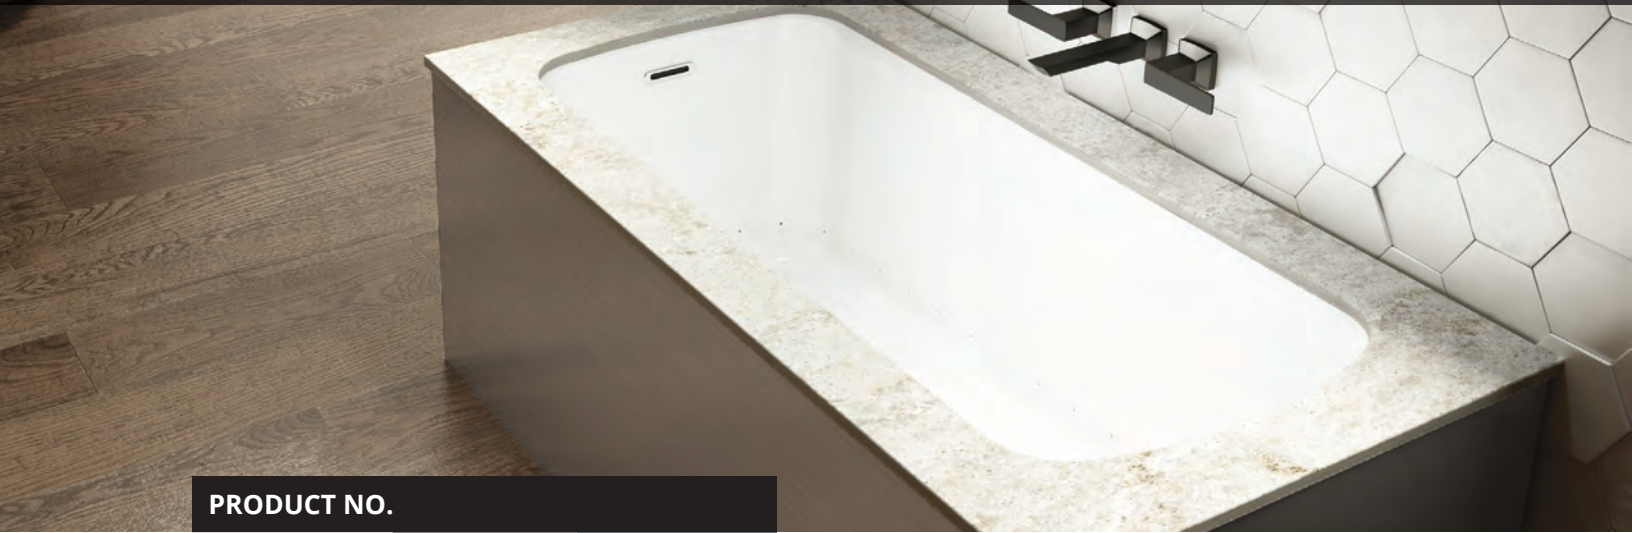

MONARCH 6030

60" x 30" x 20"

Monarch is a refined collection of therapeutic baths with distinctive deck surfaces, for a look that's noble and pure. The Collection offers luxurious bathtubs: the Monarch Grand Luxury models, featuring splendid One-piece Quartz deck.