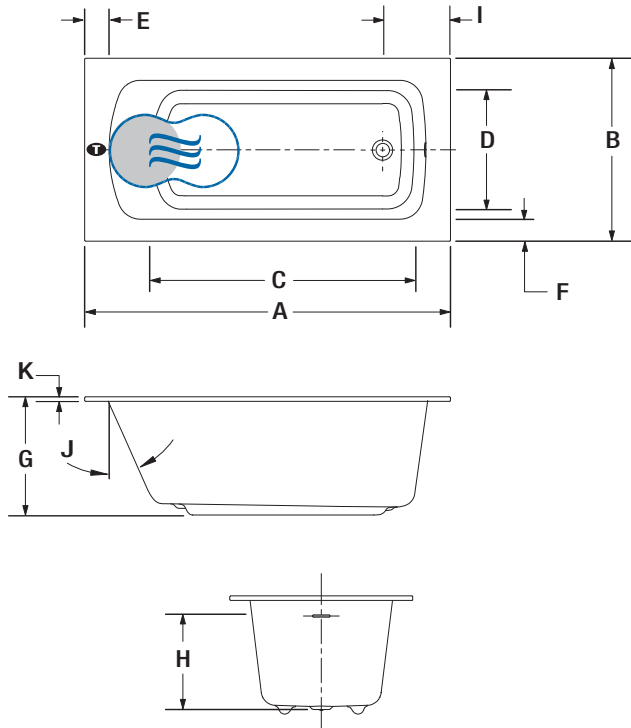

Brass waste & overflow kit** BDRCOB	\$
Brass waste kit** BDRCB	\$
16" x 35" Cable driven Brass waste & overflow kit BOVERBR-XX	\$

MONARCH 6030

Jet Black with quartz skirt 6018

INSTALLATION

LETTER	DESCRIPTION	MEASURE
A	Total length	60"
B	Total width	30"
C	Bathing well length (at height of jets)	43 5/8"
D	Bathing well width (at height of jets)	19 5/8"
E	Deck width (edges)	4"
F	Deck width (sides)	3 5/8"
G	TUB height	19 7/8"
H	Height from waste to center of overflow	15 3/8"
I	Outside edge to center waste	11 1/8"
J	Slope of backrest	24°
K	Quartz deck height	3/4"

- T** Turbine position (TMU)
- Indicates heated backrest (TMU)
- Indicates WarmTouchShell® position (TUB)

Lightbulb icon: Don't forget that this model is available in **White only with choice of deck color**. Don't forget to specify the **finish of the integrated waste & overflow**.
 * Standard: Quartz deck with seam. Grand Luxury: one piece Quartz deck.
 ** When ordered with integrated waste & overflow.

TOTAL PRICE \$

TECHNICAL SPECIFICATIONS

Hot water supply required	Should be 70% of water capacity of TUB or greater.
Turbine	Access to the pump must be at least 18" x 22". Standard connection is 20 A, 120 V, 60 hz , dedicated line with a Ground-Fault Circuit Interrupter (GFCI). For any additional option, a second line is needed 15 A, 120 V, 60 hz , dedicated line with a GFCI.
Other	Control cannot be installed on the Quartz deck.