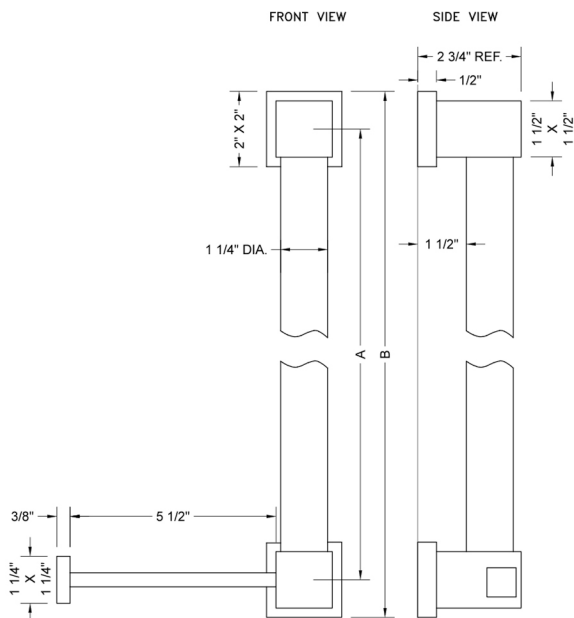

Vertical Left CUBIX® Grab Bar Toilet Paper Holder

Model #: CUTPL90-

FEATURES:

- Toilet paper or wash cloth holder attachment for all luxury grab bars
- Toilet paper or wash cloth holder attachment is not intended & should not be used for weight bearing purposes
- All brass construction, fully polished & plated
- 90° right hand justified angle allows for horizontal or vertical mount

SPECIFICATION DRAWING:

CUBIX® LUXURY GRAB BAR 1 1/4"			
PART. #	SPECIFICS	A	B
CUTPL90-12	12" C TO C	12"	14"
CUTPL90-16	16" C TO C	16"	18"
CUTPL90-18	18" C TO C	18"	20"
CUTPL90-24	24" C TO C	24"	26"
CUTPL9032	32" C TO C	32"	34"
CUTPL90-36	36" C TO C	36"	38"
CUTPL90-42	42" C TO C	42"	44"
CUTPL90-48	48" C TO C	48"	50"

Vertical Right CUBIX® Grab Bar Toilet Paper Holder

Model #: **CUTPR90-**

FEATURES:

- Toilet paper or wash cloth holder attachment for all luxury grab bars
- Toilet paper or wash cloth holder attachment is not intended & should not be used for weight bearing purposes
- All brass construction, fully polished & plated
- 90° right hand justified angle allows for horizontal or vertical mount

SPECIFICATION DRAWING:

CUBIX® LUXURY GRAB BAR 1 1/4"			
PART. #	SPECIFICS	A	B
CUTPR90-12	12" C TO C	12"	14"
CUTPR90-16	16" C TO C	16"	18"
CUTPR90-18	18" C TO C	18"	20"
CUTPR90-24	24" C TO C	24"	26"
CUTPR9032	32" C TO C	32"	34"
CUTPR90-36	36" C TO C	36"	38"
CUTPR90-42	42" C TO C	42"	44"
CUTPR90-48	48" C TO C	48"	50"