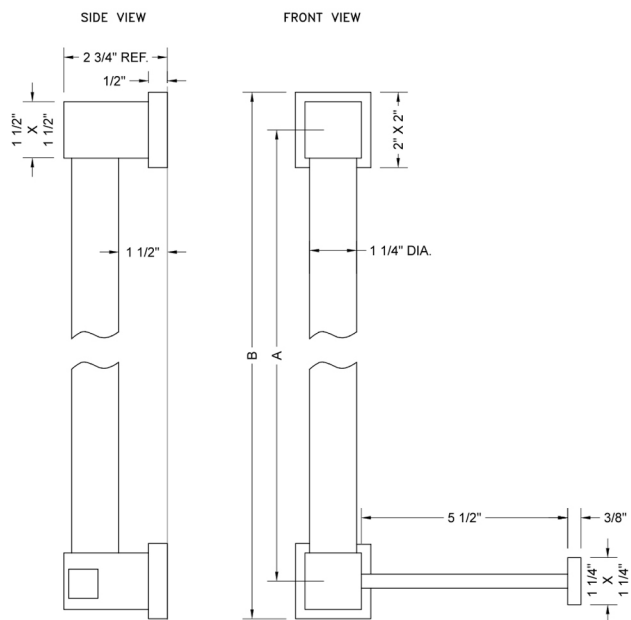

Vertical Left CUBIX® Grab Bar Toilet Paper Holder

Model #: CUTPL90-

FEATURES:

- Toilet paper or wash cloth holder attachment for all luxury grab bars
- Toilet paper or wash cloth holder attachment is not intended & should not be used for weight bearing purposes
- All brass construction, fully polished & plated
- 90° right hand justified angle allows for horizontal or vertical mount

SPECIFICATION DRAWING:

CUBIX® LUXURY GRAB BAR 1 1/4"			
PART. #	SPECIFICS	A	B
CUTPL90-12	12" C TO C	12"	14"
CUTPL90-16	16" C TO C	16"	18"
CUTPL90-18	18" C TO C	18"	20"
CUTPL90-24	24" C TO C	24"	26"
CUTPL9032	32" C TO C	32"	34"
CUTPL90-36	36" C TO C	36"	38"
CUTPL90-42	42" C TO C	42"	44"
CUTPL90-48	48" C TO C	48"	50"

Vertical Right CUBIX® Grab Bar Toilet Paper Holder

Model #: **CUTPR90-**

FEATURES:

- Toilet paper or wash cloth holder attachment for all luxury grab bars
- Toilet paper or wash cloth holder attachment is not intended & should not be used for weight bearing purposes
- All brass construction, fully polished & plated
- 90° right hand justified angle allows for horizontal or vertical mount

SPECIFICATION DRAWING:

CUBIX® LUXURY GRAB BAR 1 1/4"			
PART. #	SPECIFICS	A	B
CUTPR90-12	12" C TO C	12"	14"
CUTPR90-16	16" C TO C	16"	18"
CUTPR90-18	18" C TO C	18"	20"
CUTPR90-24	24" C TO C	24"	26"
CUTPR9032	32" C TO C	32"	34"
CUTPR90-36	36" C TO C	36"	38"
CUTPR90-42	42" C TO C	42"	44"
CUTPR90-48	48" C TO C	48"	50"