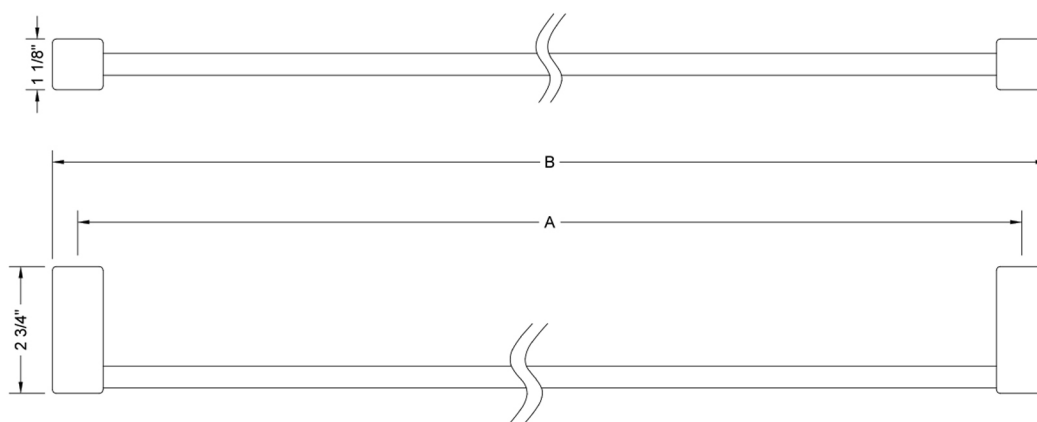

18" CUBIX® II Towel Bar

Model #: 5401-TB-

FEATURES:

- All brass 18" towel bar
- Universal mounting hardware included
- 2 3/4" projection
- Custom length available, contact JACLO for pricing & availability
- Able to be cut in the field

SPECIFICATION DRAWING:

JACLO TOWEL BARS			
PART. #	DESCRIPTION	A	B
5401-TB-18-	18" ALL BRASS TOWEL BAR	18"	19 1/8"
5401-TB-24-	24" ALL BRASS TOWEL BAR	24"	25 1/8"