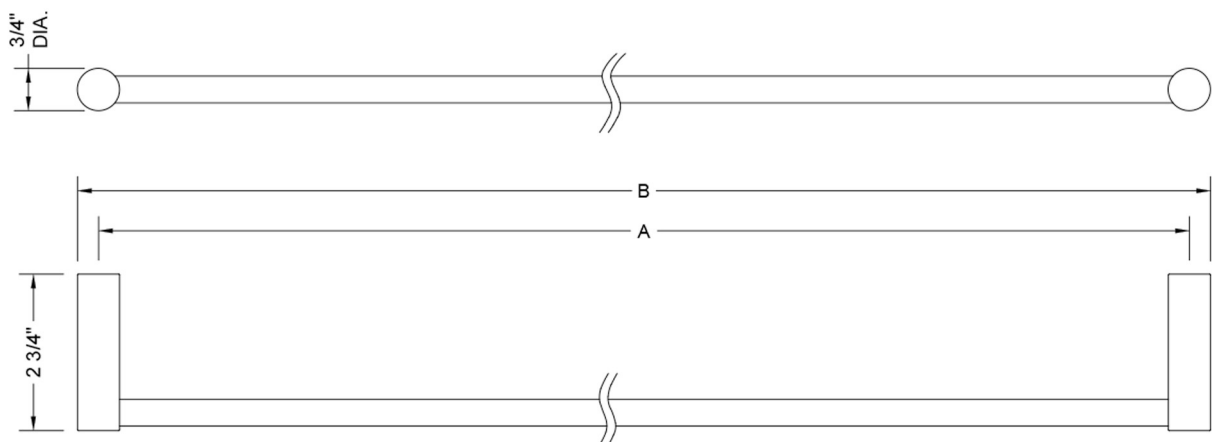

18" Contempo I Towel Bar

Model #: 4880-TB-18-

FEATURES:

- All brass 18" towel bar
- Universal mounting hardware included
- 2 3/4" projection
- Custom lengths available. Contact JACLO for price & availability.
- Able to be cut in the field

SPECIFICATION DRAWING:

JACLO TOWEL BARS			
PART. #	DESCRIPTION	A	B
4880-TB-18-	18" ALL BRASS TOWEL BAR	18"	19 1/4"
4880-TB-24-	24" ALL BRASS TOWEL BAR	24"	25 1/4"