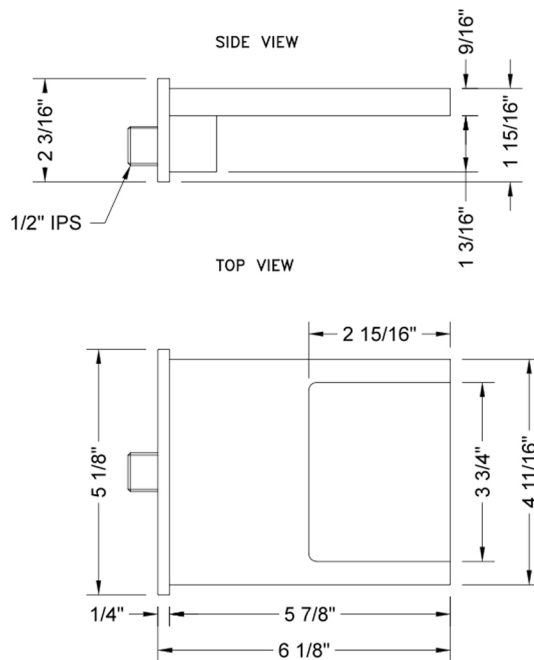

Cascada Picolo Model #: S176-

FEATURES:

- Brass waterfall showerhead
- 1/2" Male IPS connection
- Quick connect/disconnect
- 3 3/4" wide cascading waterfall flow
- Available flow rate: 2.5 GPM
- Not Available in BKN, PCU, PG

SPECIFICATION DRAWING:

SPRAY PATTERNS: