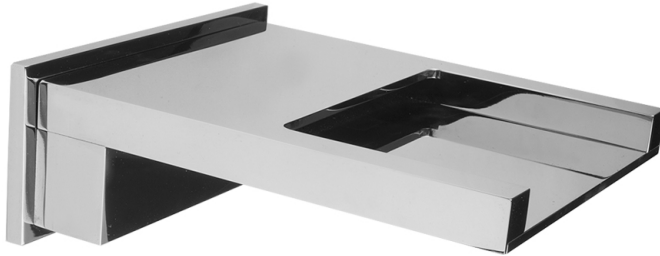

Cascada Picolo Model #: S176-

FEATURES:

- Brass waterfall showerhead
- 1/2" Male IPS connection
- Quick connect/disconnect
- 3 3/4" wide cascading waterfall flow
- Available flow rate: 2.5 GPM
- Not Available in BKN, PCU, PG

AVAILABLE FINISHES:

Polished Chrome (PCH)	Satin Chrome (SC)	Bronze Umber (BU)
Satin Nickel (SN)	Pewter (PEW)	Caramel Bronze (CB)
Polished Nickel (PN)	Antique Brass (AB)	Antique Copper (ACU)
Oil-Rubbed Bronze (ORB)	Polished Brass (PB)	Vintage Bronze (VB)
Satin Brass (SB)	Matte Black (MBK)	Satin Gold (SG)
White (WH)	Unlacquered Brass (ULB)	Satin Cooper (SCU)
Almond (ALD)	Amber (AMB)	Azure Blue (AZB)
Coral (COR)	Mint Green (GRN)	Stone Grey (GRY)
Lilac (LAC)	Light Blue (LBL)	Limon (LIM)
Plum (PLM)	Pink (PNK)	Red (RED)
Graphite (GPH)	Aged Unlacquered Brass (AUB)	