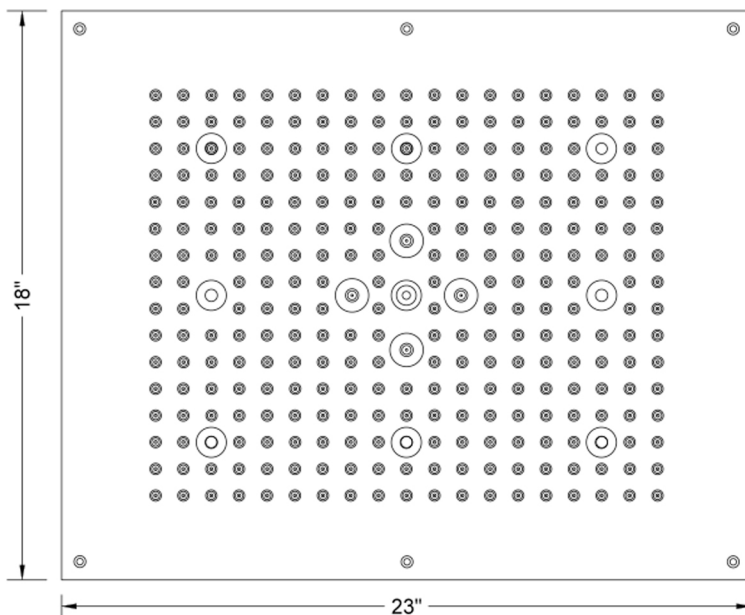

## FEATURES:

- 18" x 23" rectangular dream light chromotherapy with 2 functions: nebulizing mist and full rain shower for luxurious spa experience
- Wall mounted control panel allows for fixed color changing lights, or on/off
- Two 1/2" male IPS connections with flexible hose
- Thin minimal flat design for surface mounting
- 304 easy clean replaceable rubber jets
- 8 low voltage color changing LED lights
- Input voltage 110V AC (transformer included)
- CE approved
- Control panel fits standard electrical box
- Requires minimum flow rate of 5.5 GPM
- Two volume controls recommended to operate functions separately
- Standard finish is chrome. For other finish options, contact

## SPECIFICATION DRAWING:

BOTTOM VIEW