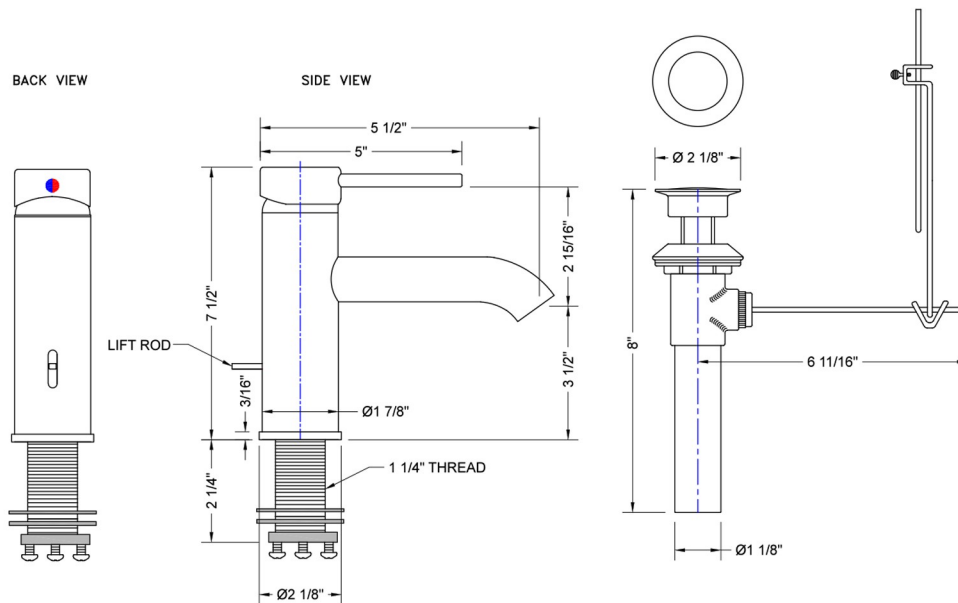

SPECIFICATION DRAWING:

COMPLIANCES:

Complies with: ASME A112.18.1-2012/CSA B125.1-12