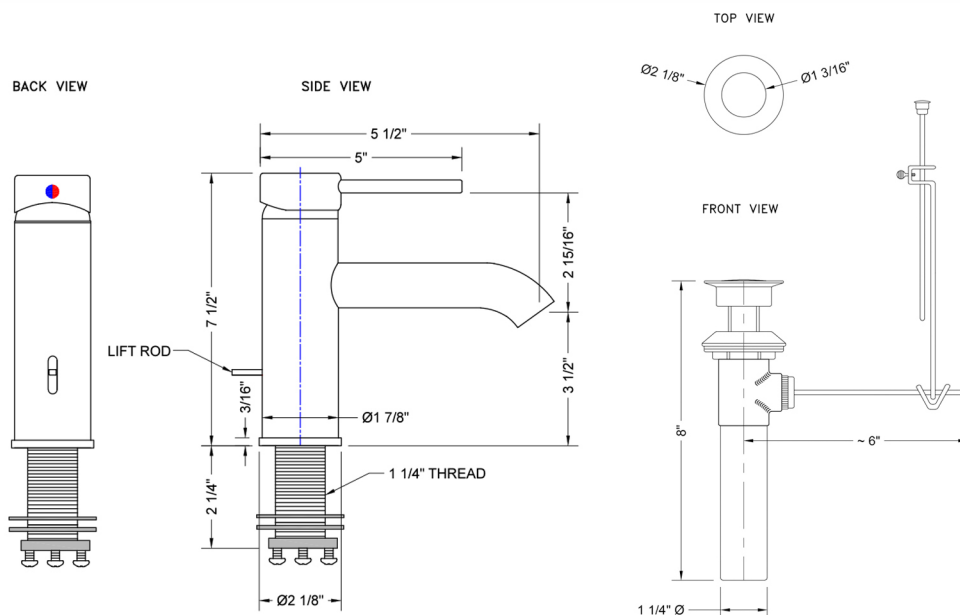

Contempo Single Hole Faucet with Standard Pop-Up Drain- 1.2 GPM

Model #: 8877-736-1.2-

FEATURES:

- Single lever faucet
- ADA compliant
- Stationary spout
- All brass body, ceramic cartridge
- Stainless steel flex supplies included with 3/8" O.D. female ends
- 5 1/2" spout reach center to center
- Spout Hole Size Min-Max: 1 3/8" - 1 3/4"
- Available Flow Rates: 1.5, 1.2, & 0.5 GPM. Additional flow rate (aerator) options available. Contact JACLO
- 8877-736 includes 736 pop up drain
- Not available in ULB, BKN, PG, PCU
- For additional drain options refer to the lavatory drain section or visit jaclo.com

SPECIFICATION DRAWING:

Contempo Single Hole Faucet with Standard Pop-Up Drain

Model #: 8877-736-

FEATURES:

- Single lever faucet
- Standard pop-up drain included
- ADA compliant
- All brass body, ceramic cartridge
- Stationary Spout
- Stainless steel flex supplies included with $\frac{3}{8}$ " O.D. female ends
- Spout Hole Size: $1 \frac{3}{8}$ " - $1 \frac{5}{8}$ "
- Available Flow Rates: 1.5, 1.2, & 0.5 GPM. Additional flow rate (aerator) options available. Contact JACLO